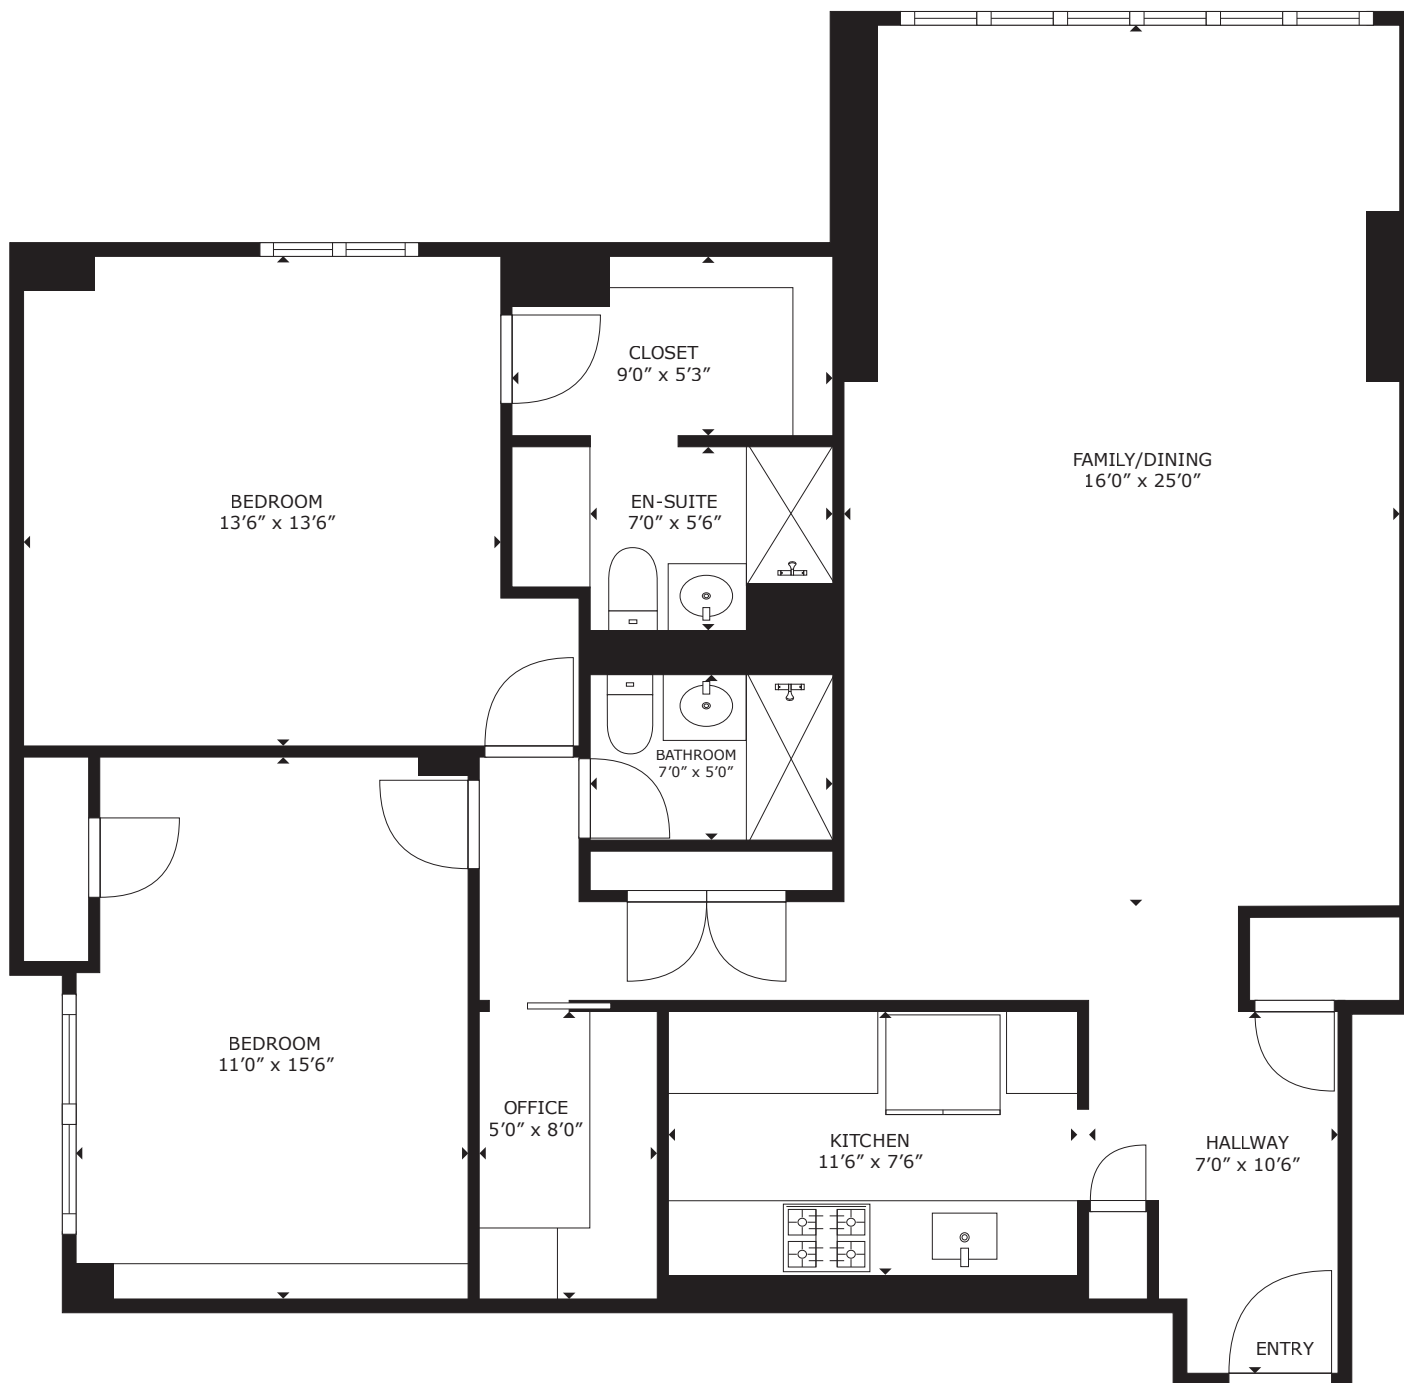

9 Hawthorne Pl Unit 17E - Boston, MA

GROSS INTERNAL AREA
FLOOR PLAN: 1,229 sq. ft