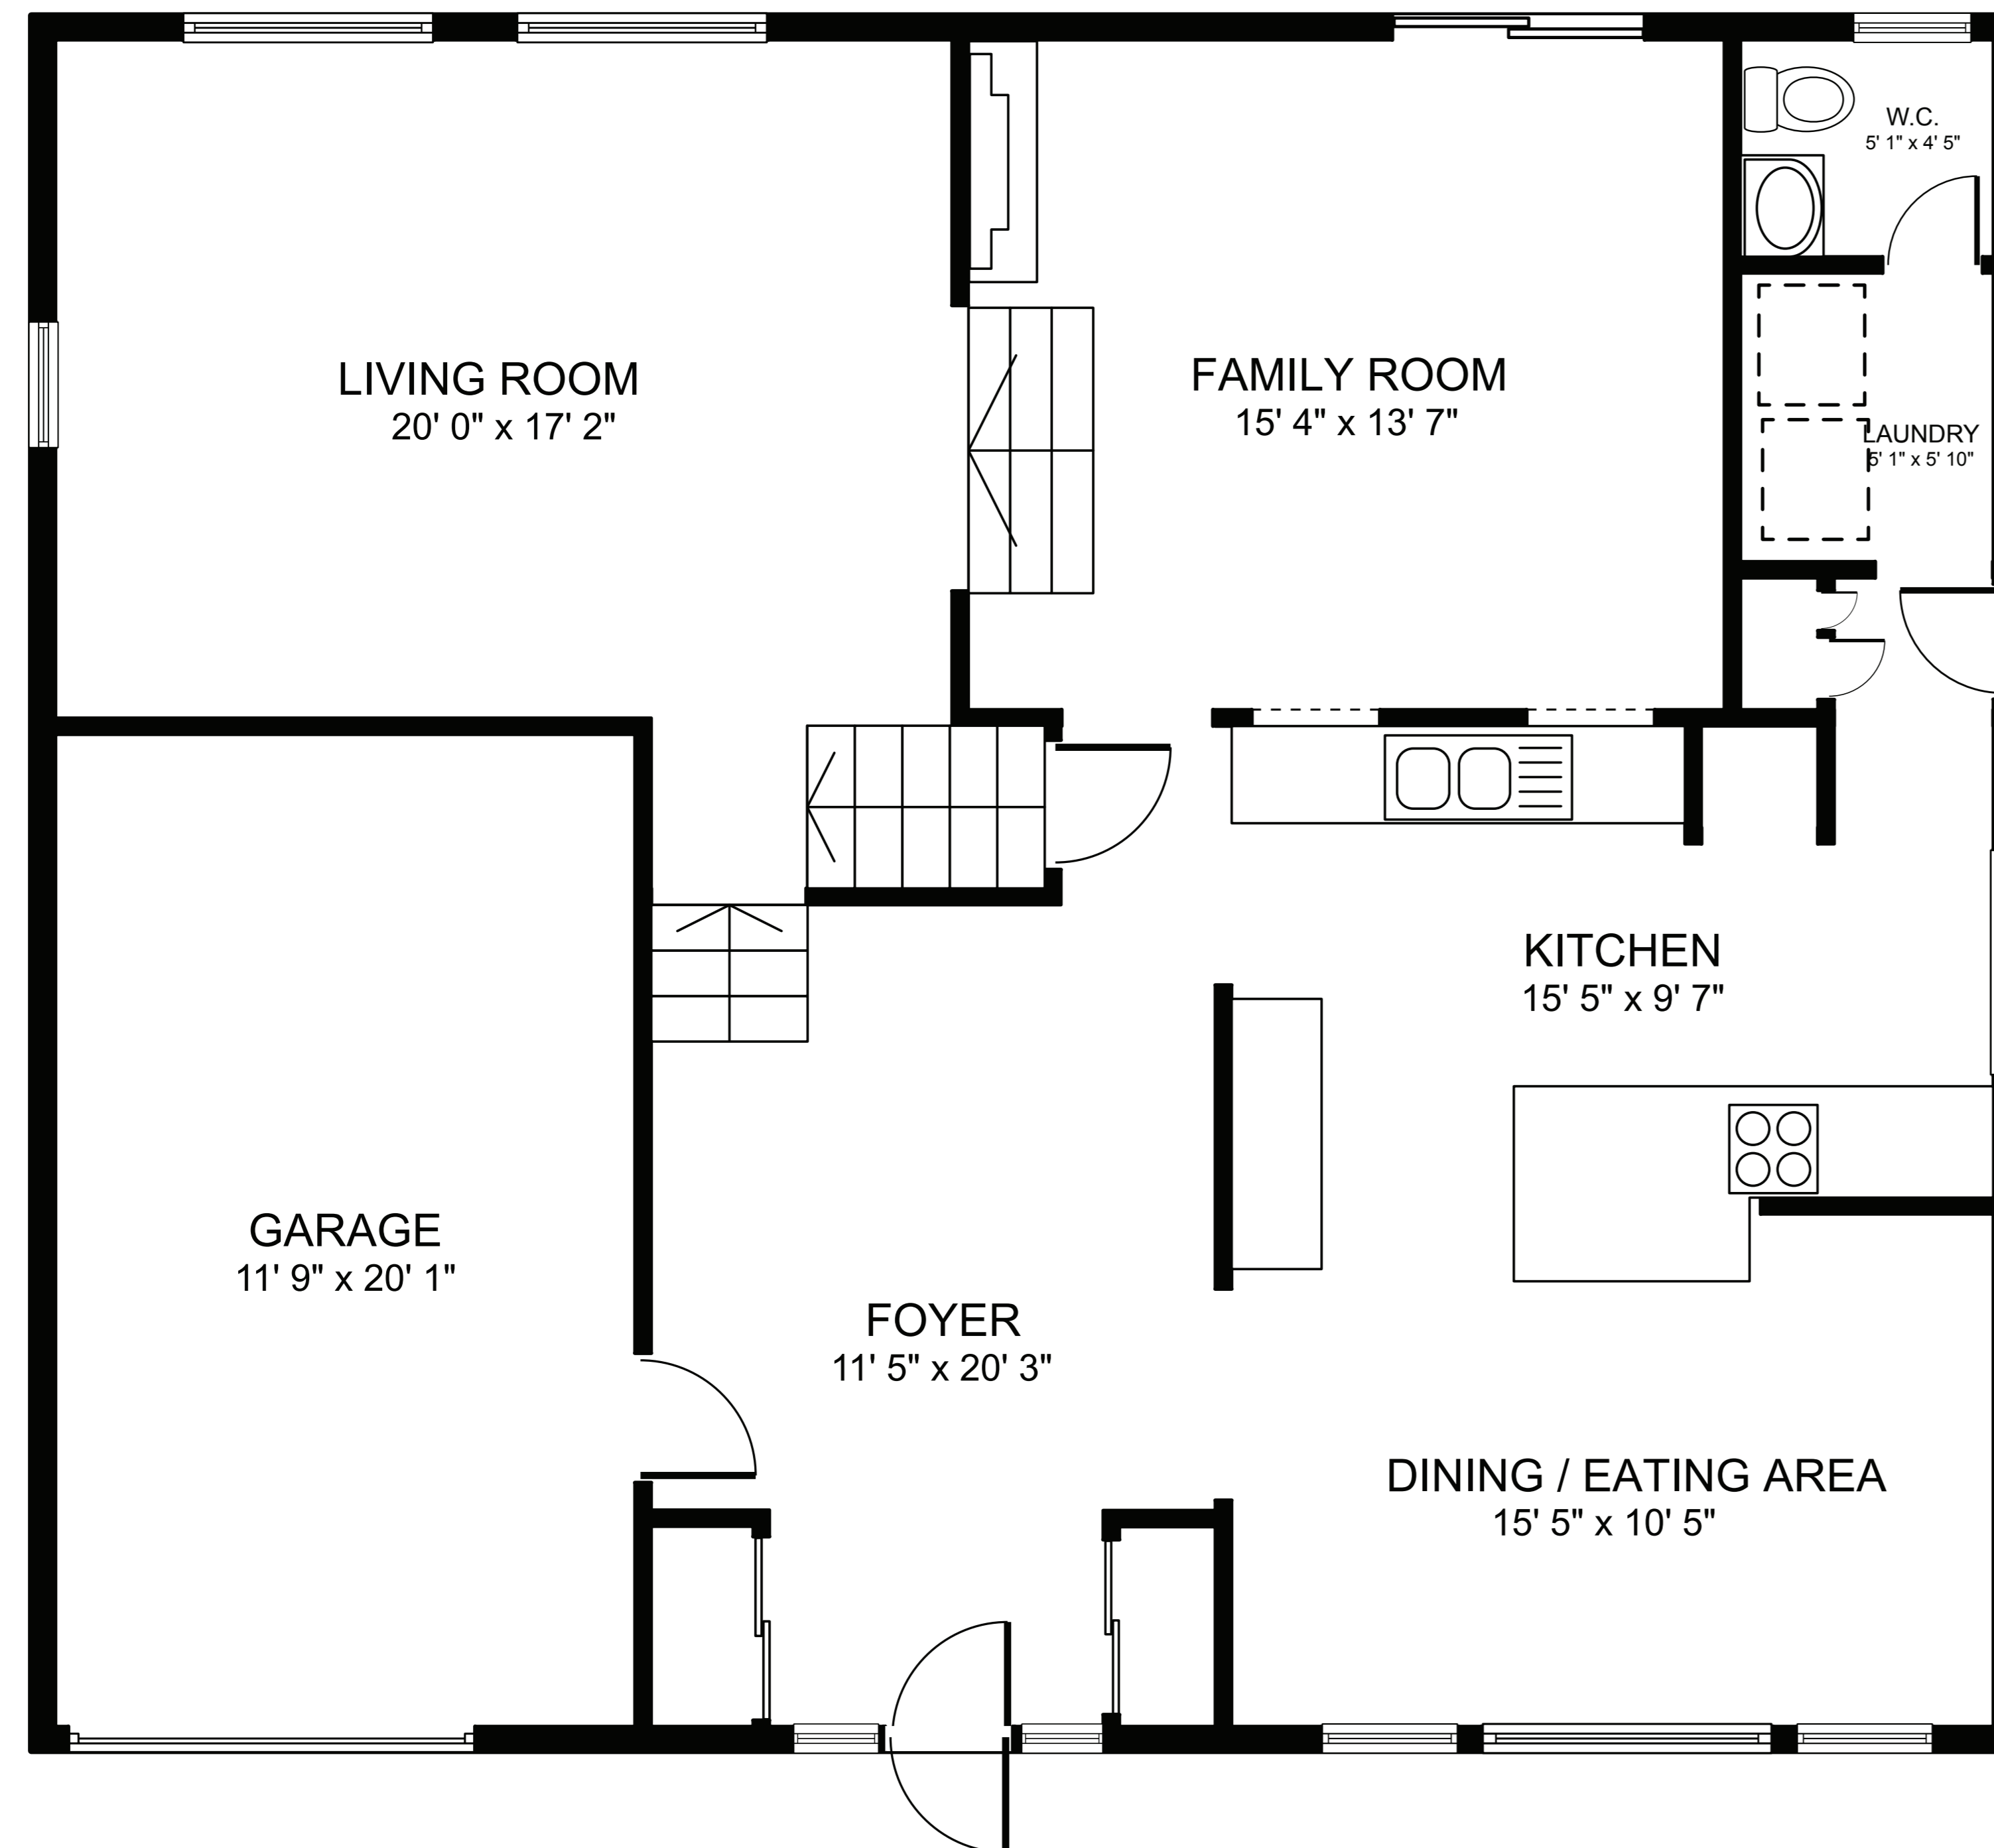

## Main Level

## Upper Level

TOTAL FLOOR AREA 2,257 SQ.FT. APPROX  
EXCLUDING: GARAGE 236 SQ.FT.

SIZES AND DIMENSIONS ARE APPROXIMATE, ACTUAL MAY VARY.