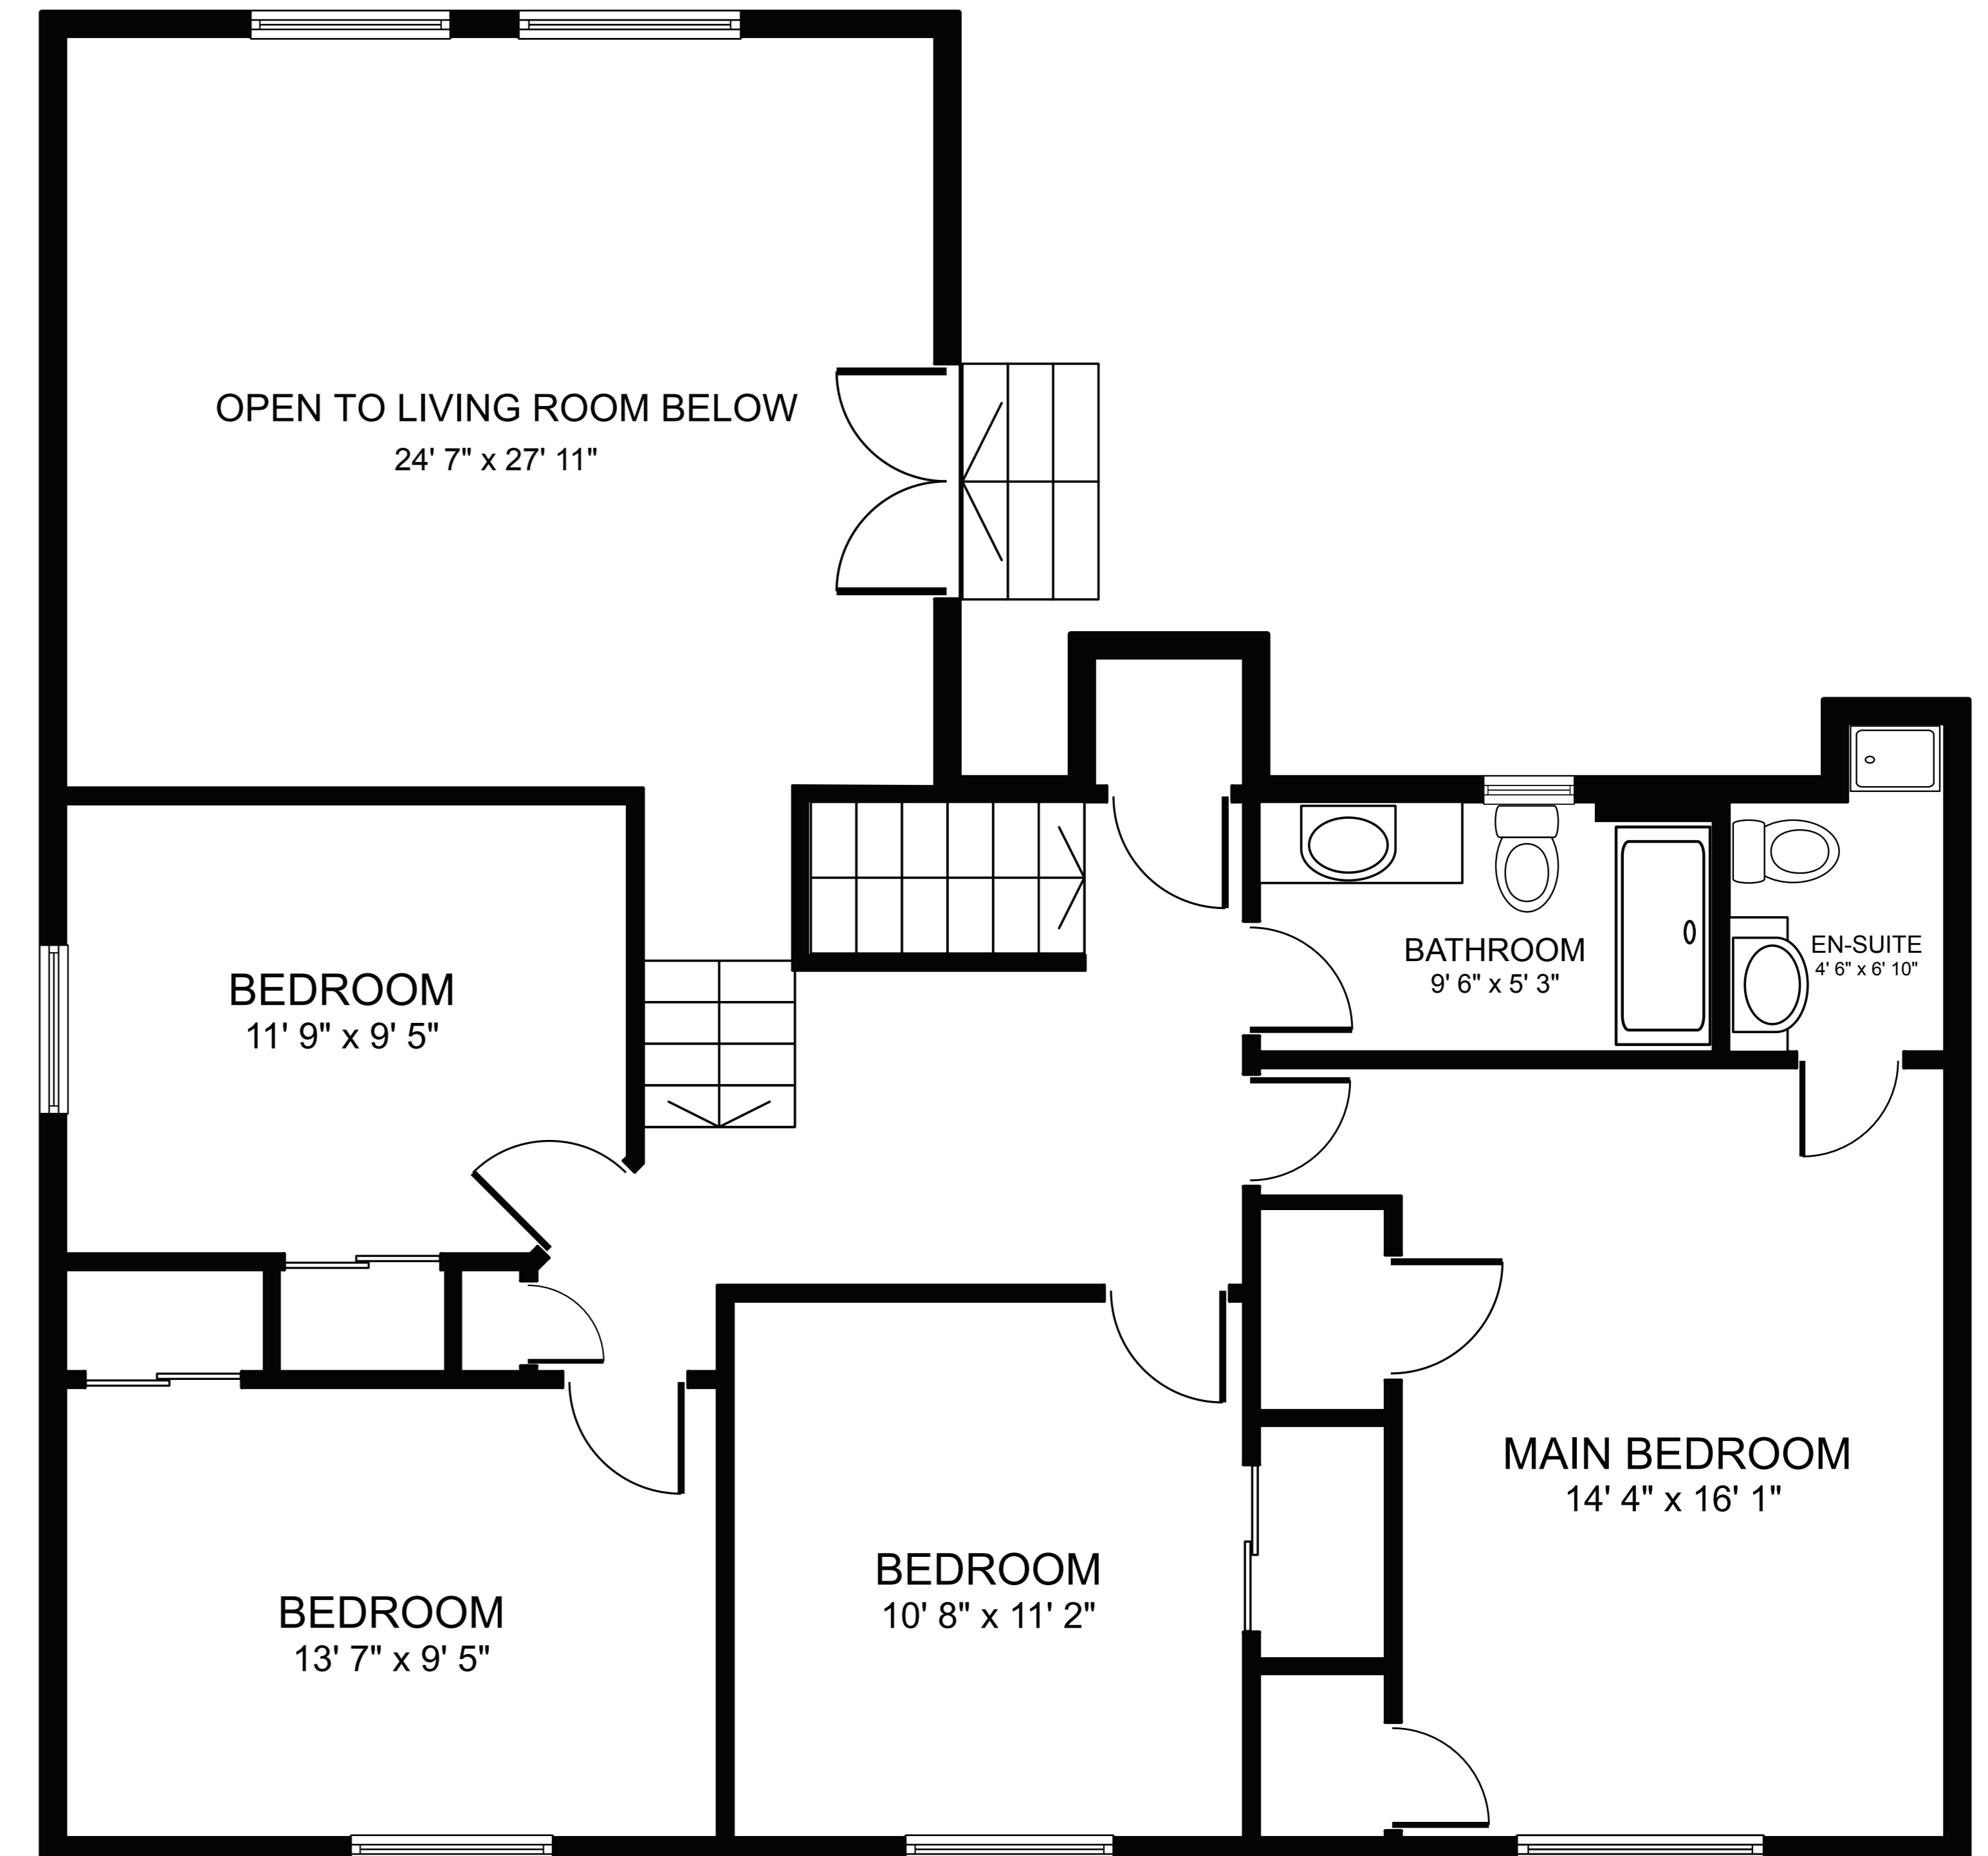

## Main Level

## Upper Level

TOTAL FLOOR AREA 2,257 SQ.FT. APPROX  
EXCLUDING: GARAGE 236 SQ.FT.

SIZES AND DIMENSIONS ARE APPROXIMATE, ACTUAL MAY VARY.