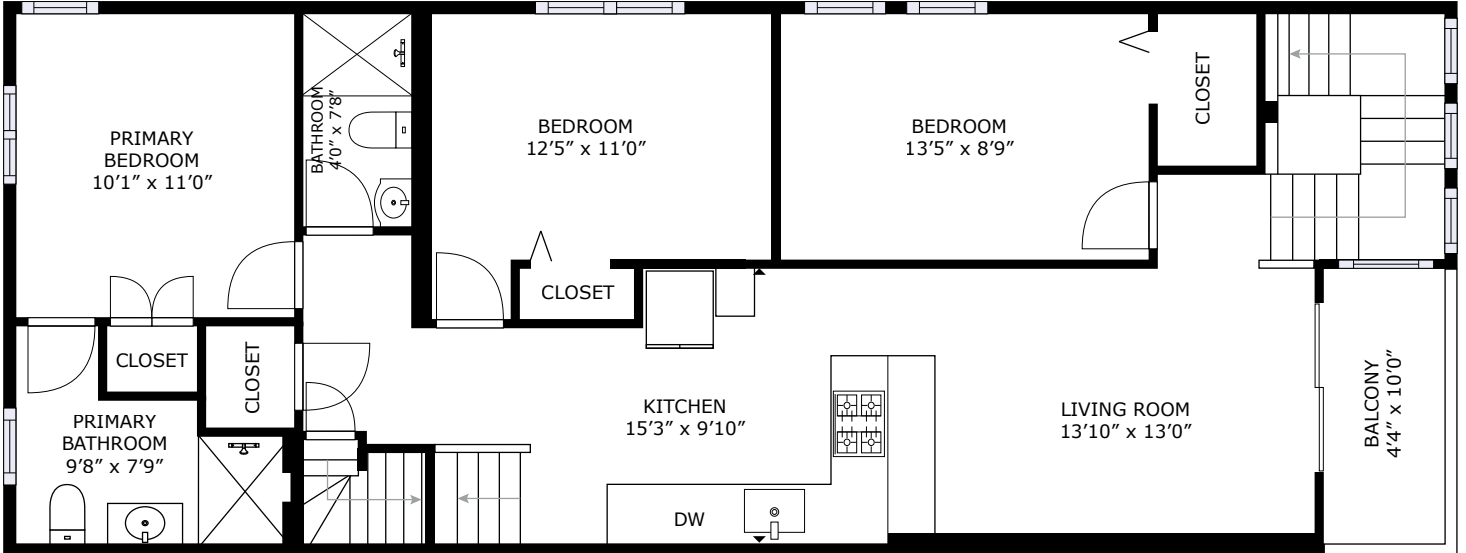

42 West Eagle Street - Boston, MA

MAIN LEVEL

LOWER LEVEL

UPPER LEVEL

GROSS INTERNAL AREA
LOWER LEVEL: 128 sq. ft, MAIN LEVEL: 951 sq. ft
UPPER LEVEL: 189 sq. ft, TOTAL: 1,268 sq. ft
EXCLUDED AREA: BALCONY: 44 sq. ft
SIZES AND DIMENSIONS ARE APPROXIMATE, ACTUAL MAY VARY.