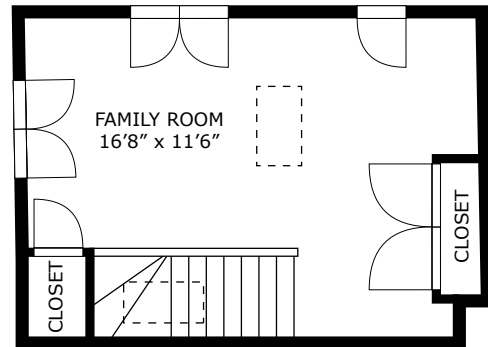

42 West Eagle Street - Boston, MA

MAIN LEVEL

LOWER LEVEL

UPPER LEVEL

GROSS INTERNAL AREA
LOWER LEVEL: 128 sq. ft, MAIN LEVEL: 951 sq. ft
UPPER LEVEL: 189 sq. ft, TOTAL: 1,268 sq. ft
EXCLUDED AREA: BALCONY: 44 sq. ft
SIZES AND DIMENSIONS ARE APPROXIMATE, ACTUAL MAY VARY.