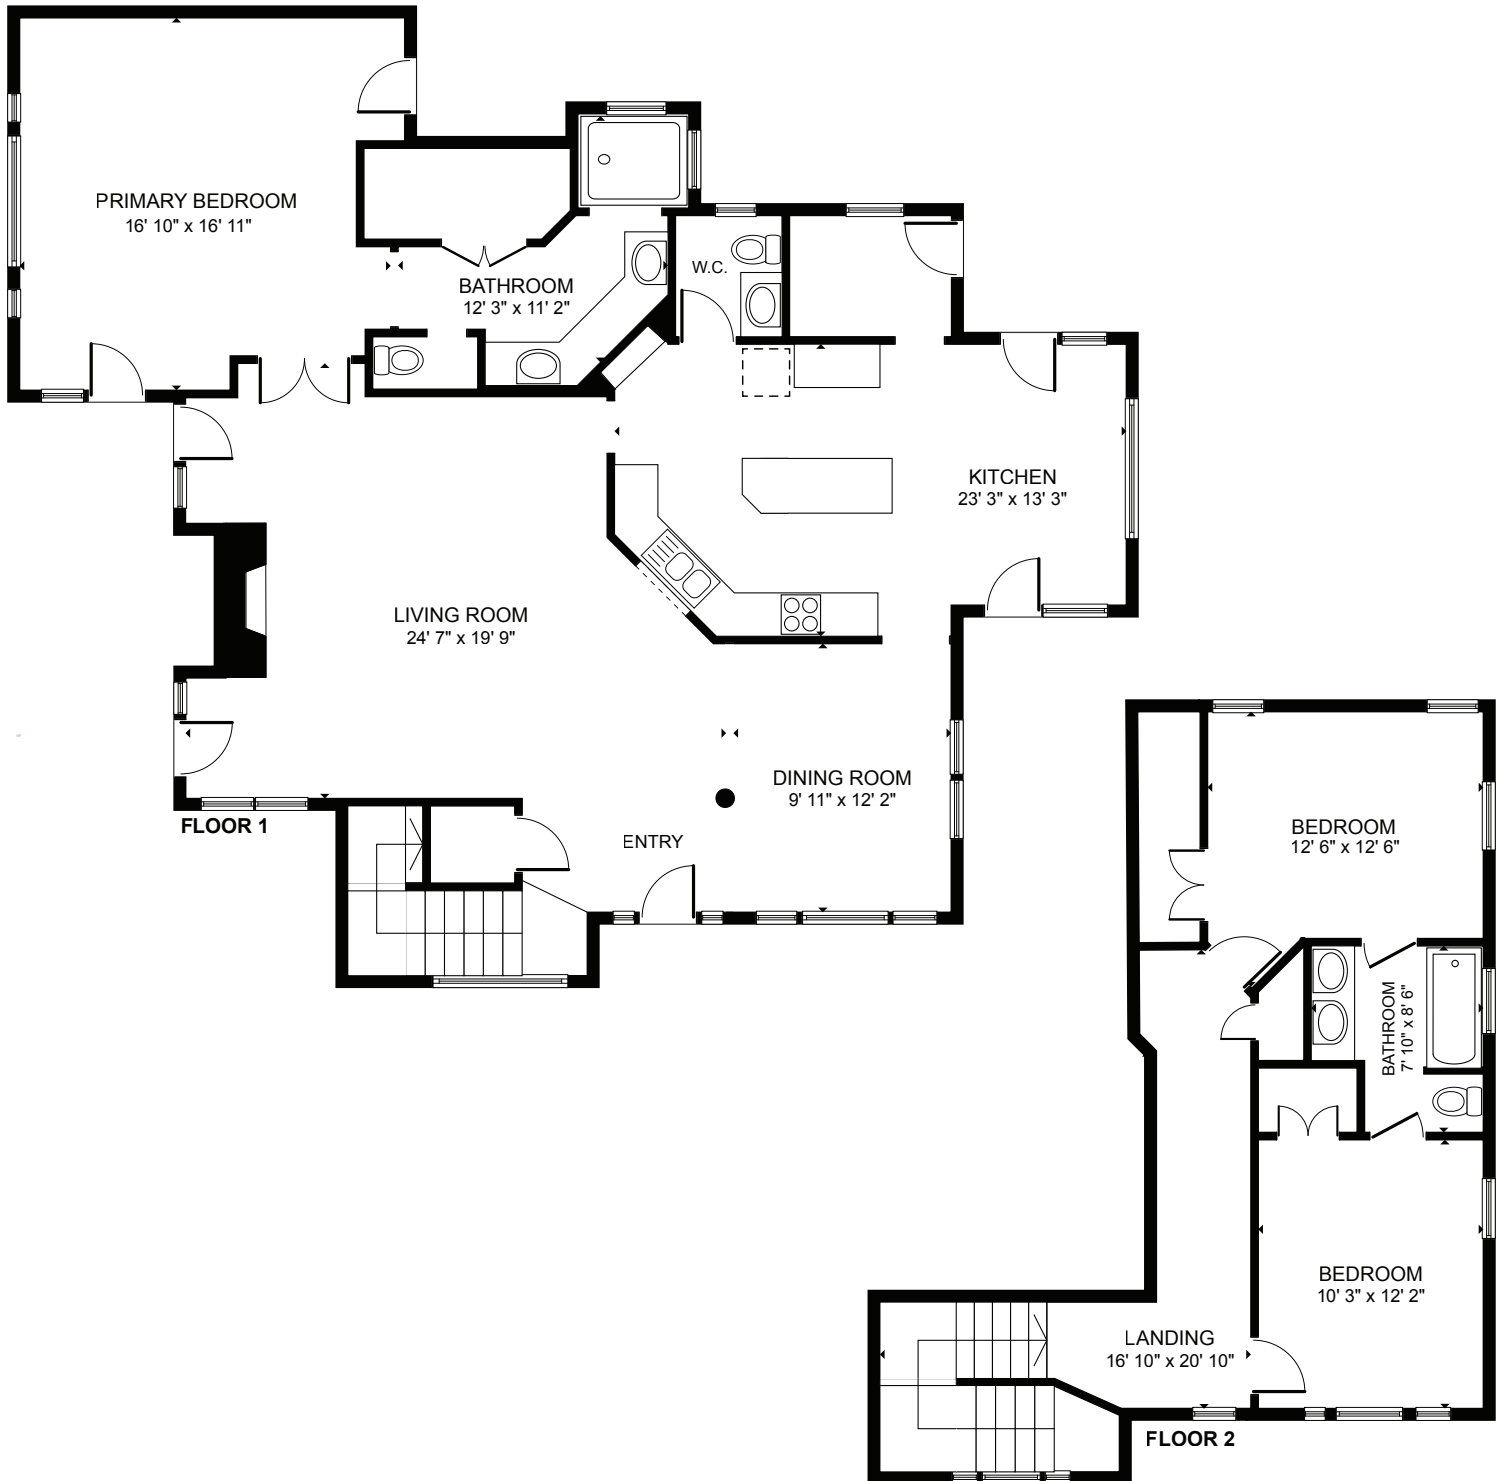

27 Melissa Ave - Mashpee, MA

GROSS INTERNAL AREA
FLOOR 1 1,437 sq.ft. FLOOR 2 573 sq.ft.
TOTAL : 2,011 sq.ft.

SIZES AND DIMENSIONS ARE APPROXIMATE. ACTUAL MAY VARY.

This floor plan is an approximation, and is intended for marketing purposes only. This information has been provided with the sellers permission. © 2023 Glasshouse Media Inc.