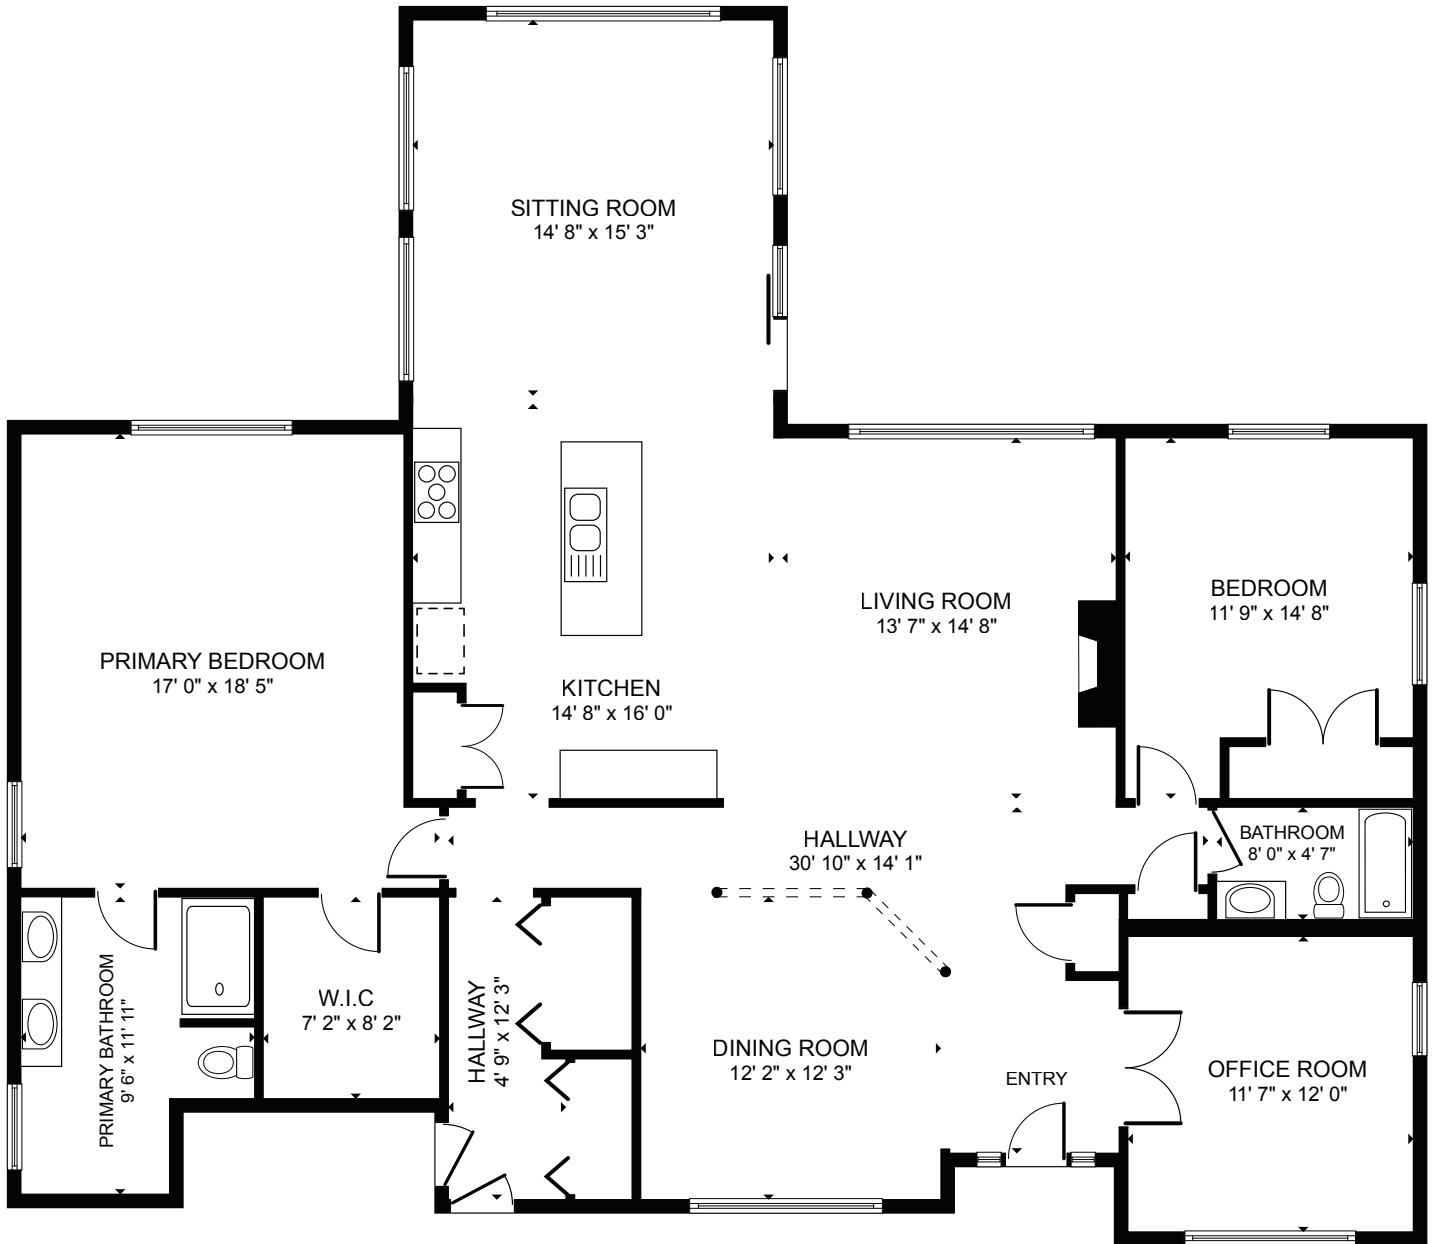

15 Horizon Drive - Litchfield, NH

RE/MAX[®]
PLATINUM

Glasshouse Media
www.glasshousemedia.com
877.741.5637

Karen Regan
RE/MAX Platinum
(781) 475-0500

karenjregan@verizon.net

This floor plan is an approximation, and is intended for marketing purposes only. This information has been provided with the sellers permission. © 2023 Glasshouse Media Inc.