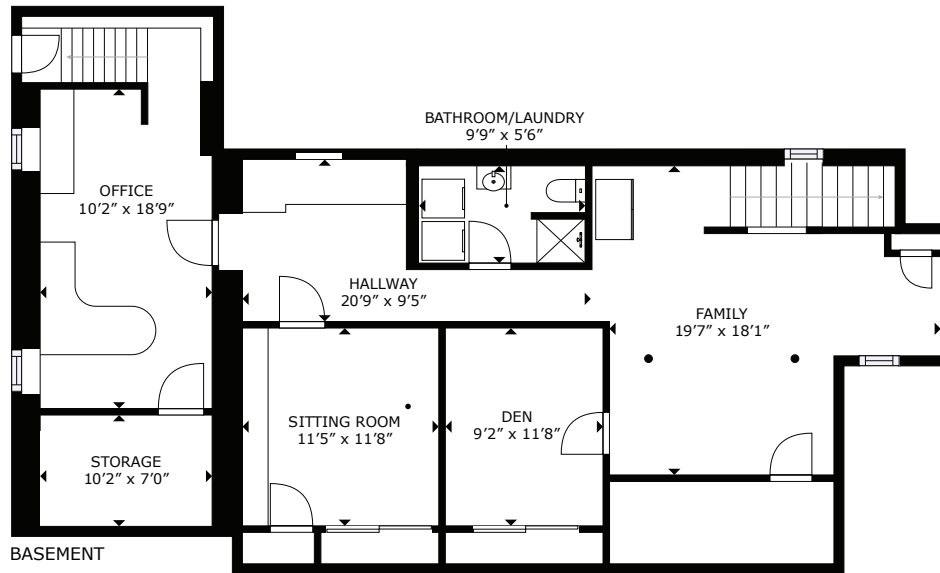

12 Valentine Drive - Barrington, RI

GROSS INTERNAL AREA
1ST FLOOR: 1,128 sq. ft, 2ND FLOOR: 2,086 sq. ft
TOTAL: 3,214 sq. ft

SIZES AND DIMENSIONS ARE APPROXIMATE, ACTUAL MAY VARY.

This floor plan is an approximation, and is intended for marketing purposes only. This information has been provided with the sellers permission. © 2023 Glasshouse Media Inc.