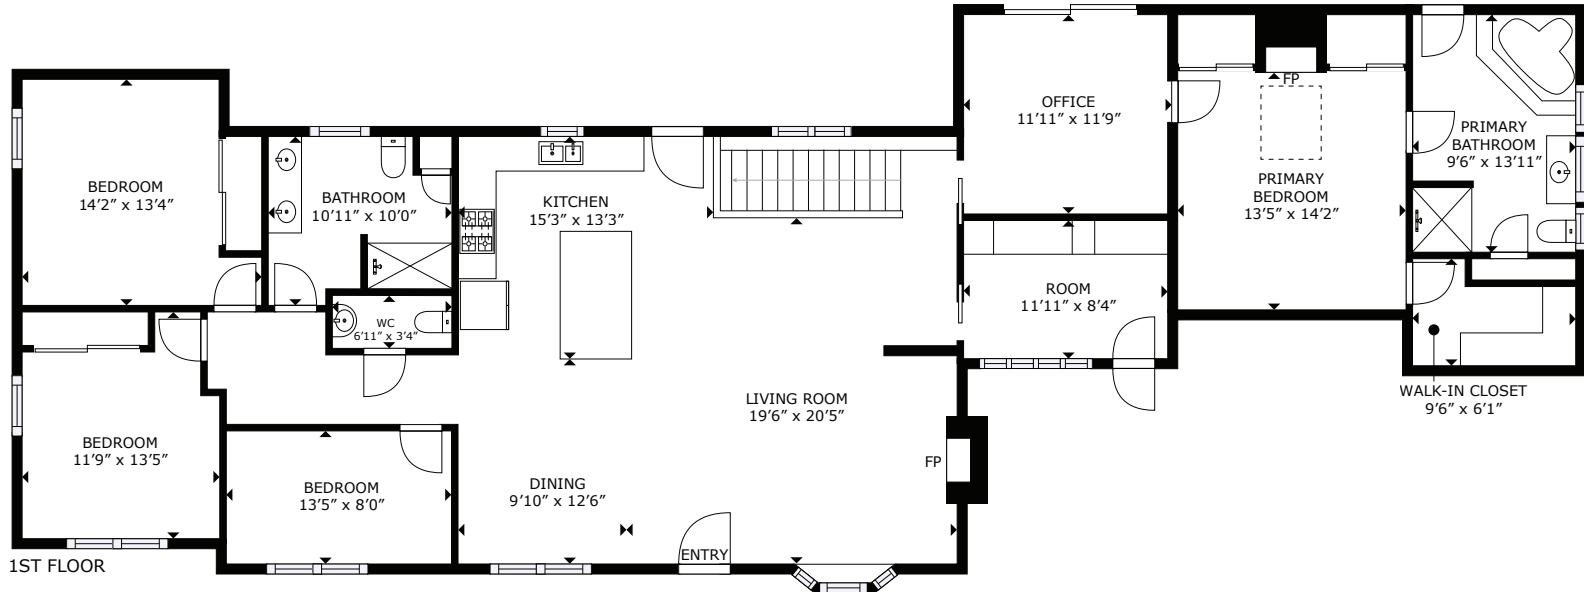

12 Valentine Drive - Barrington, RI

GROSS INTERNAL AREA
1ST FLOOR: 1,128 sq. ft, 2ND FLOOR: 2,086 sq. ft
TOTAL: 3,214 sq. ft

SIZES AND DIMENSIONS ARE APPROXIMATE, ACTUAL MAY VARY.

This floor plan is an approximation, and is intended for marketing purposes only. This information has been provided with the sellers permission. © 2023 Glasshouse Media Inc.