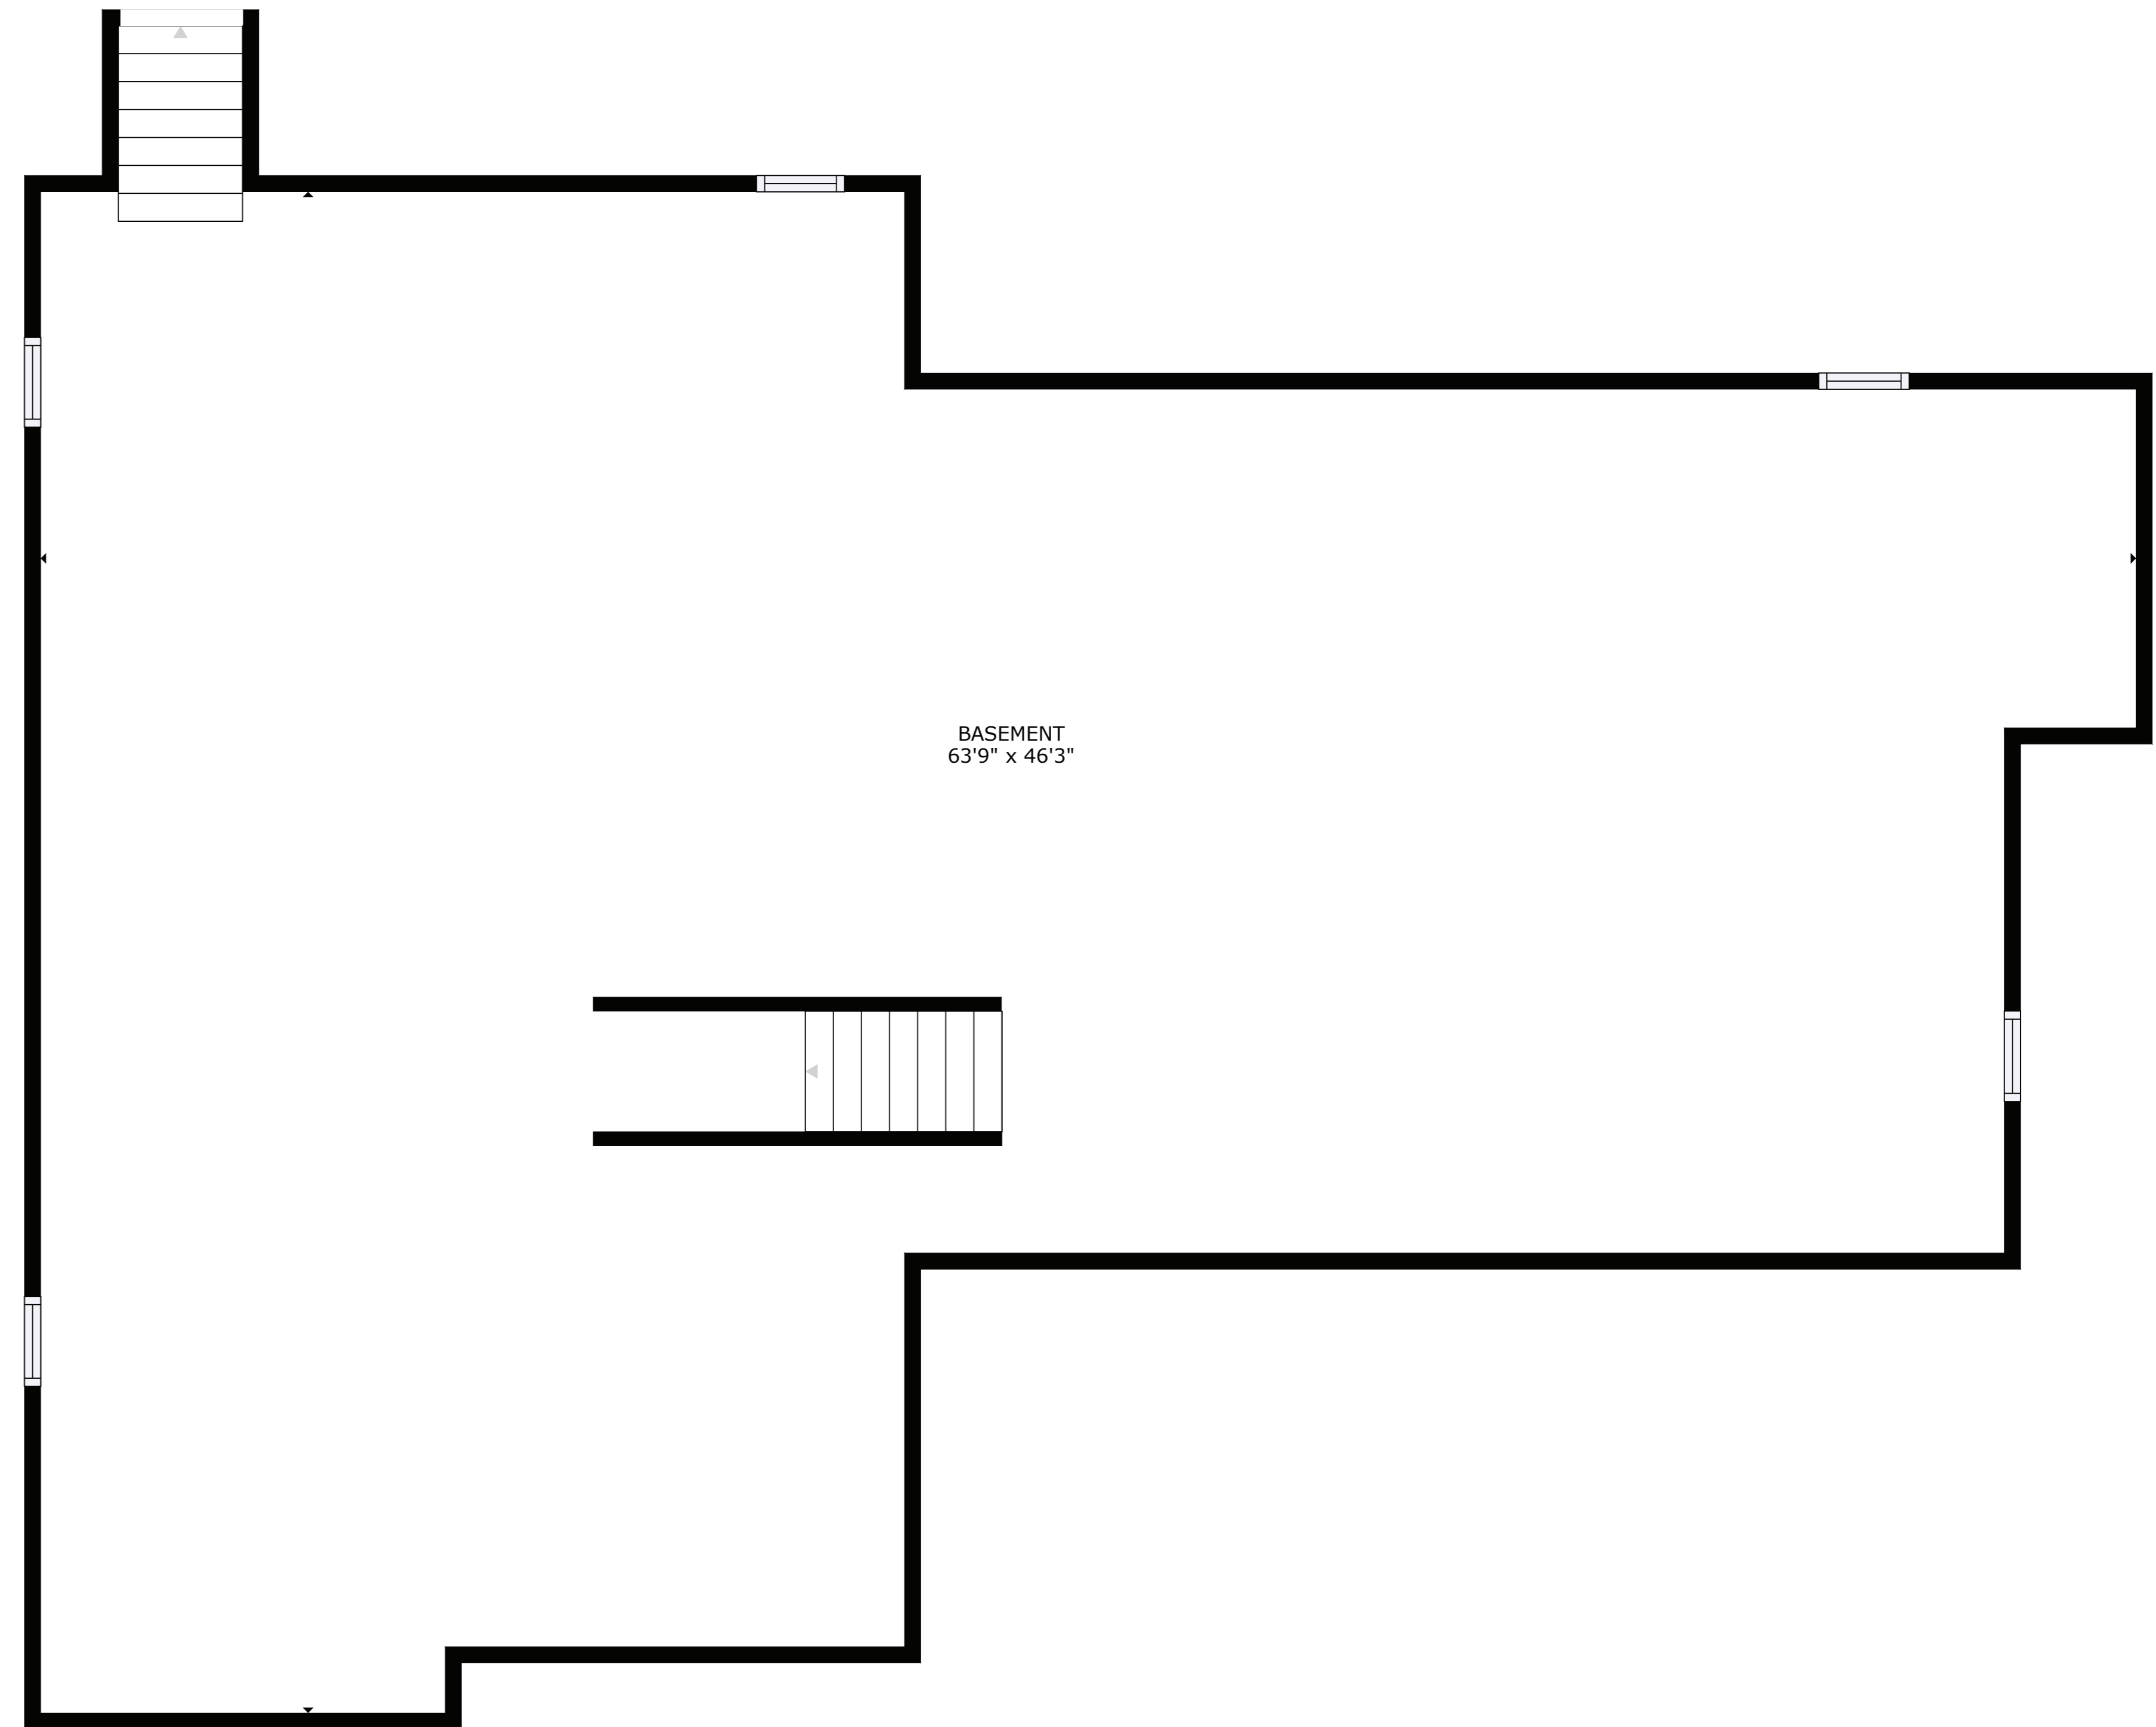

# 10 Whispering Pines Rd - Falmouth, MA

FLOOR 1

FLOOR 2

GROSS INTERNAL AREA  
FLOOR 1: 2128 sq. ft, FLOOR 2: 2186 sq. ft  
TOTAL: 4314 sq. ft

SIZES AND DIMENSIONS ARE APPROXIMATE, ACTUAL MAY VARY.