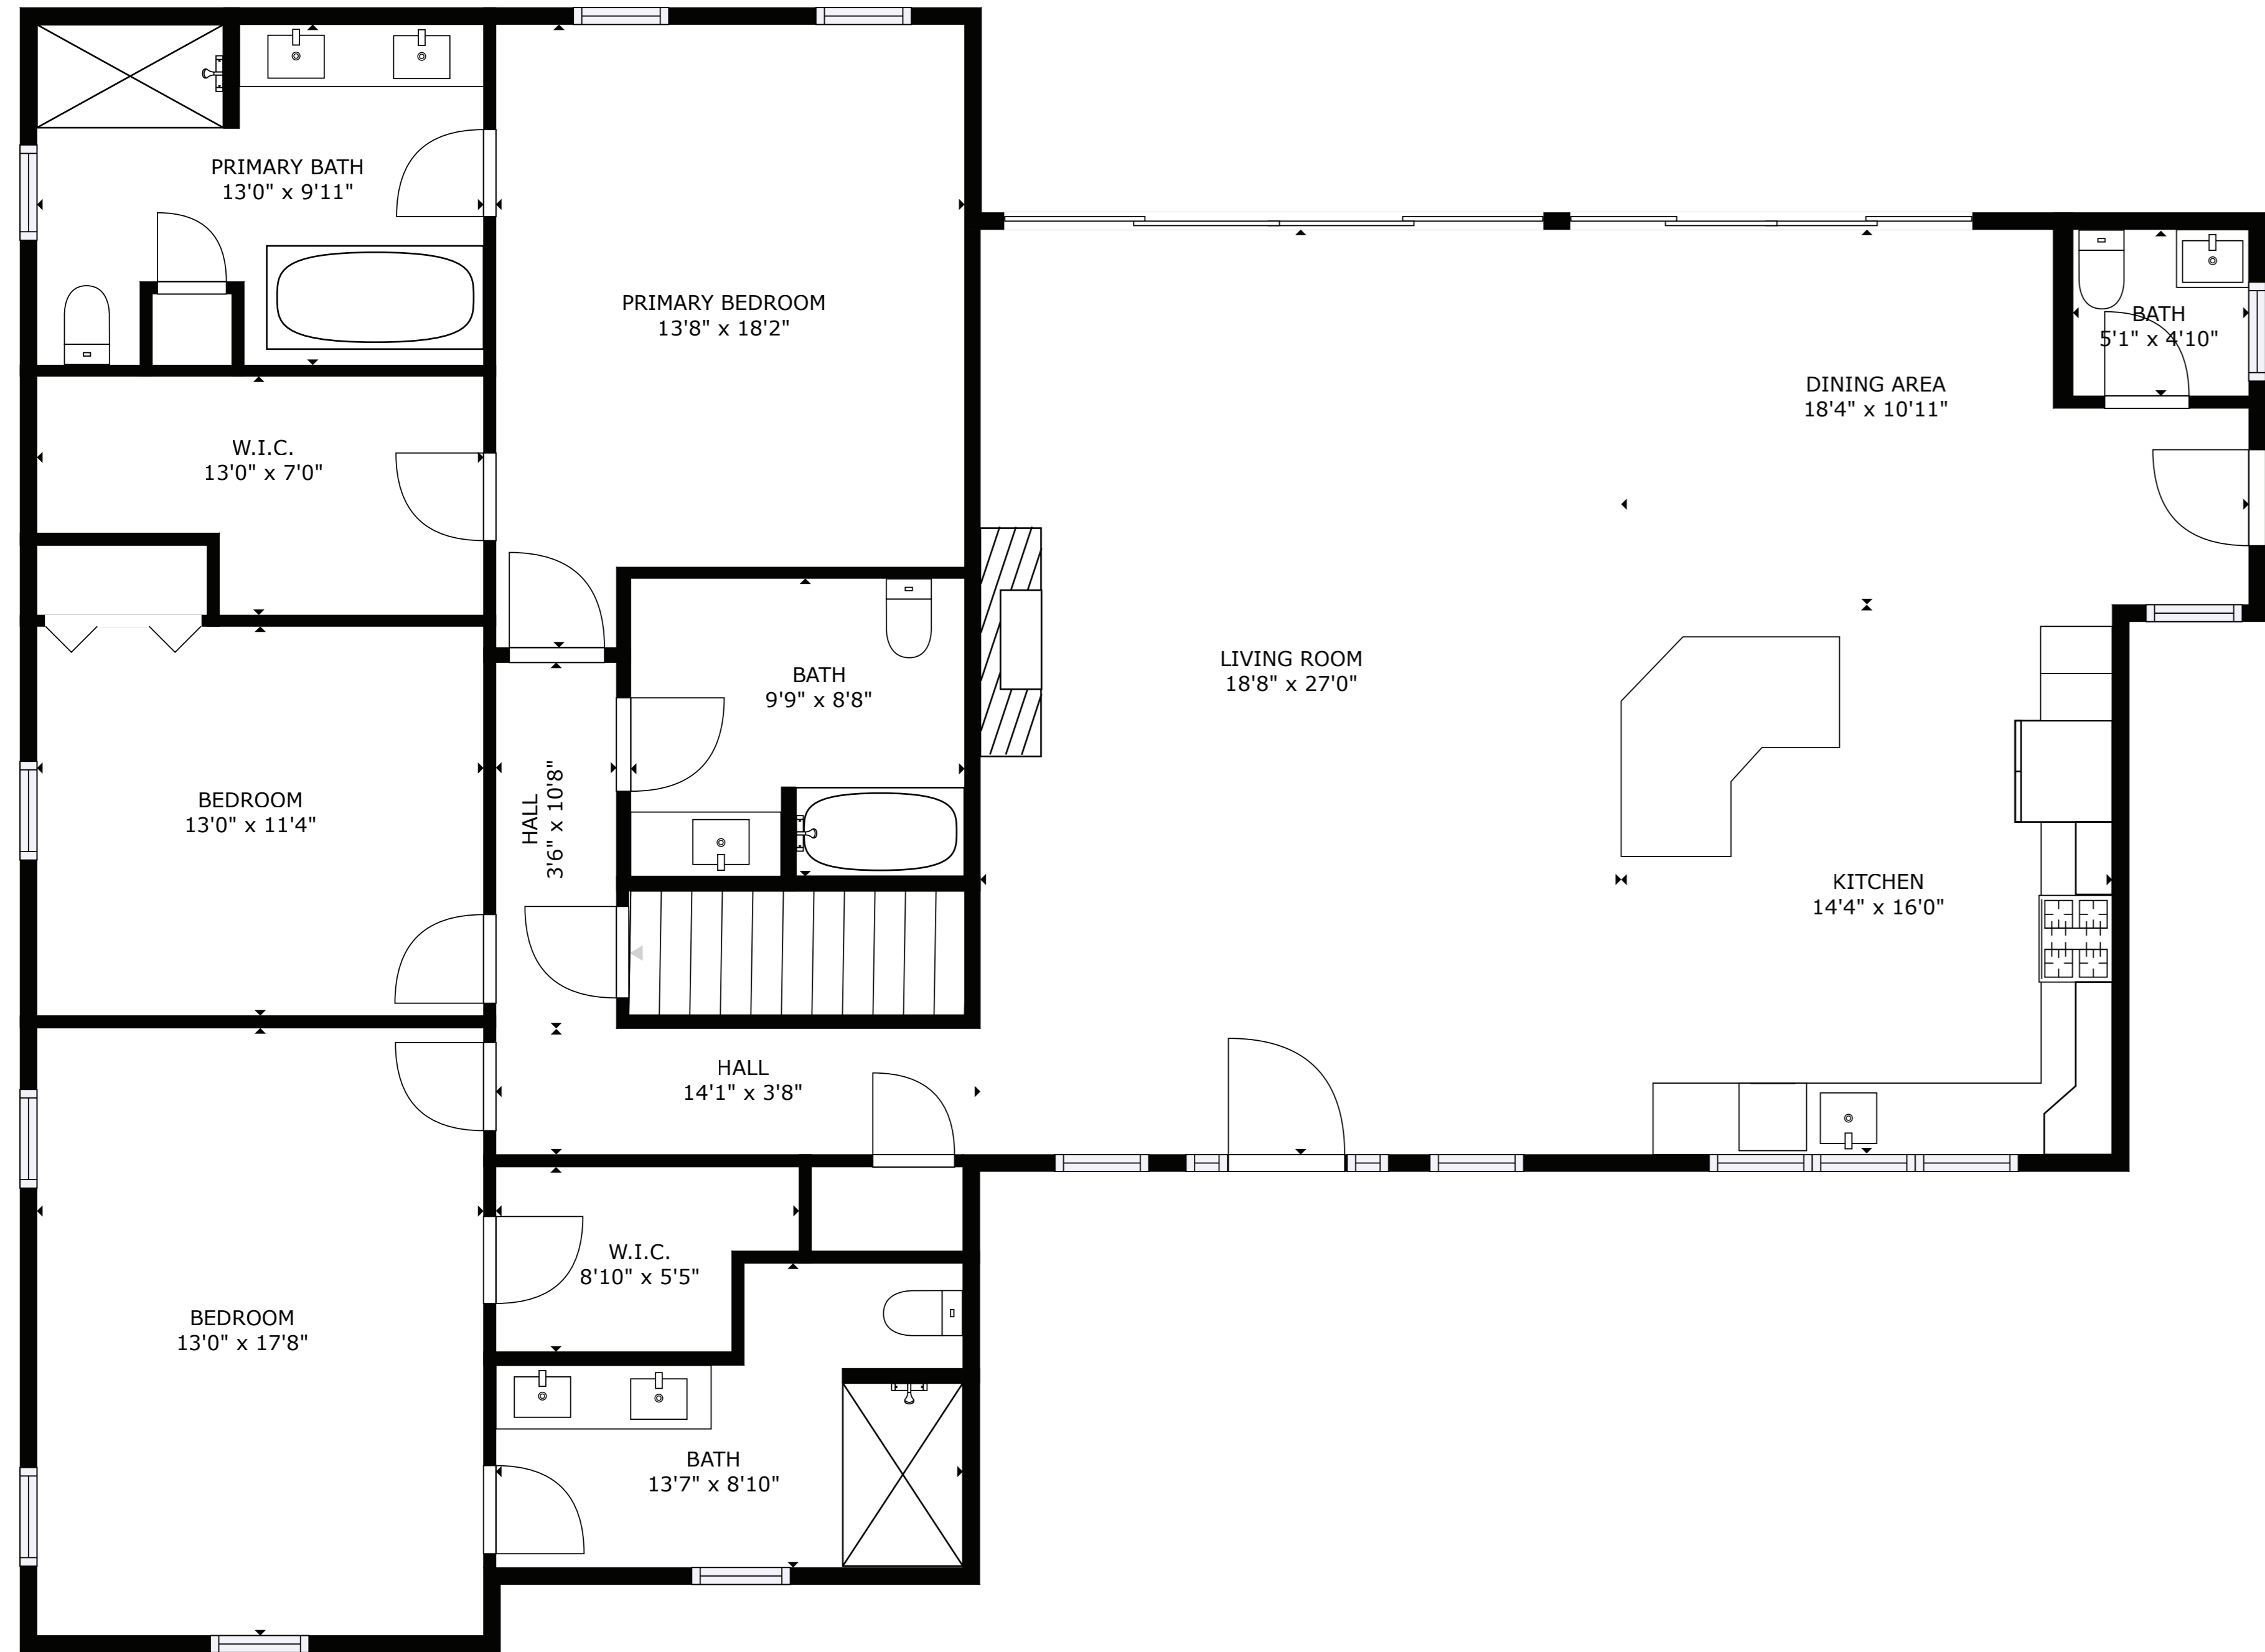

# 10 Whispering Pines Rd - Falmouth, MA

FLOOR 1

FLOOR 2

GROSS INTERNAL AREA  
FLOOR 1: 2128 sq. ft, FLOOR 2: 2186 sq. ft  
TOTAL: 4314 sq. ft

SIZES AND DIMENSIONS ARE APPROXIMATE, ACTUAL MAY VARY.