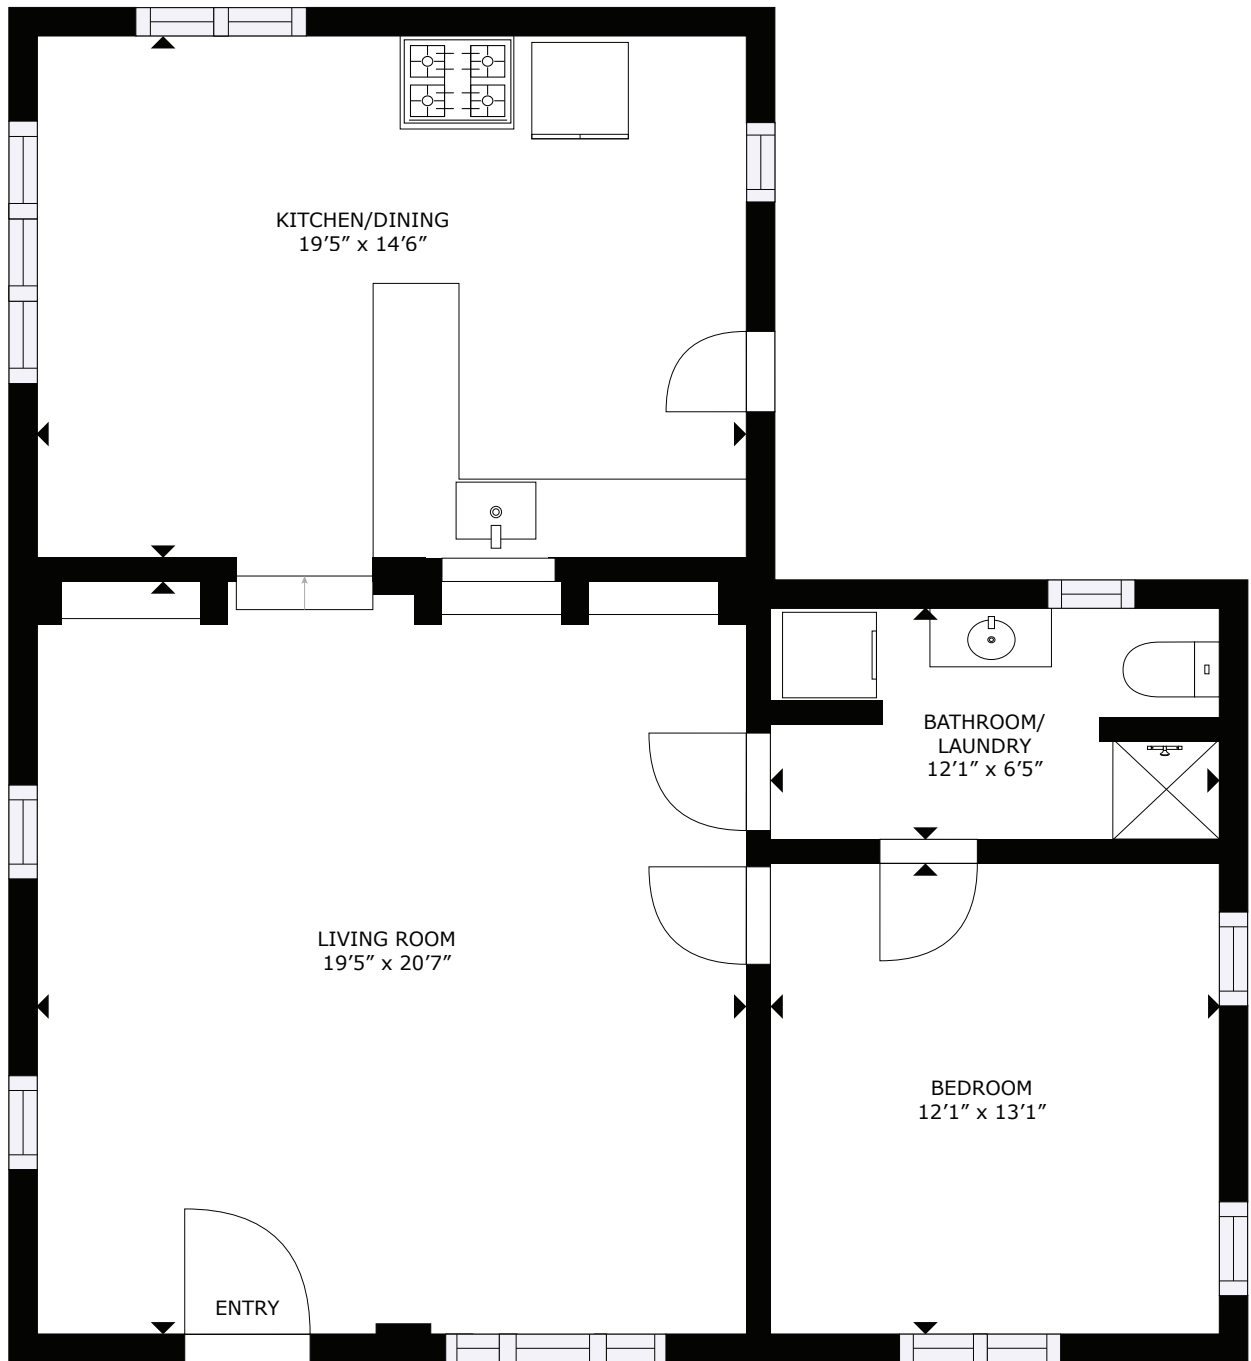

# 405 Route 6A Guest House - Sandwich, MA

FLOOR PLAN