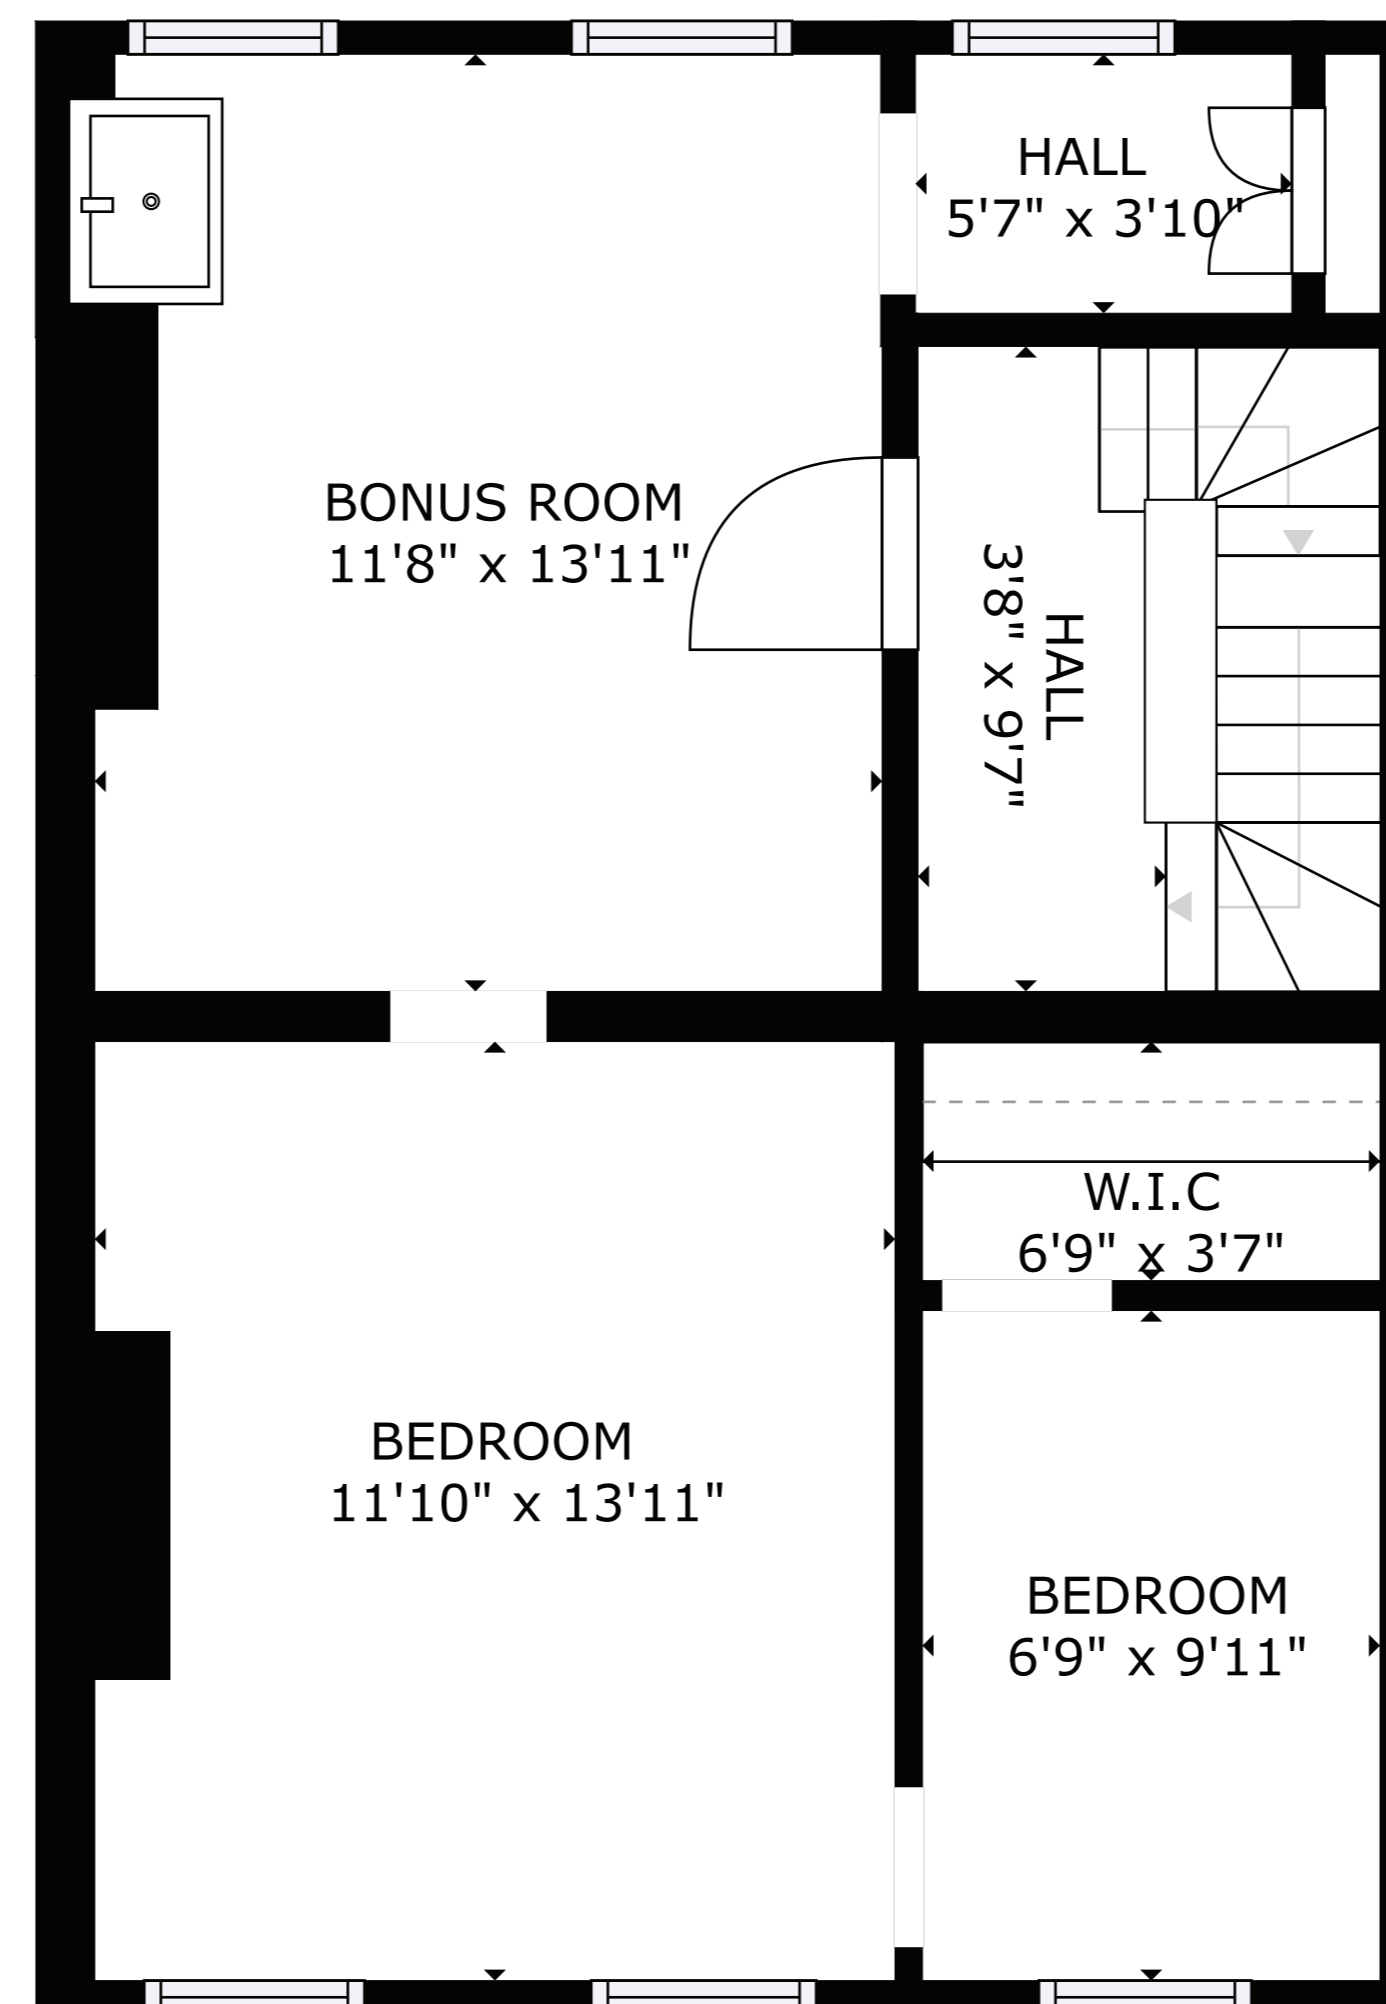

FLOOR 2

FLOOR 3

FLOOR 1

FLOOR 4

FLOOR 5

GROSS INTERNAL AREA
 FLOOR 1: 510 sq ft, FLOOR 2: 515 sq ft
 FLOOR 3: 550 sq ft, FLOOR 4: 539 sq ft
 FLOOR 5: 263 sq ft, EXCLUDED AREAS:
 REDUCED HEADROOM BELOW 1.5M: 94 sq ft
 TOTAL: 2377 sq ft

SIZES AND DIMENSIONS ARE APPROXIMATE, ACTUAL MAY VARY.