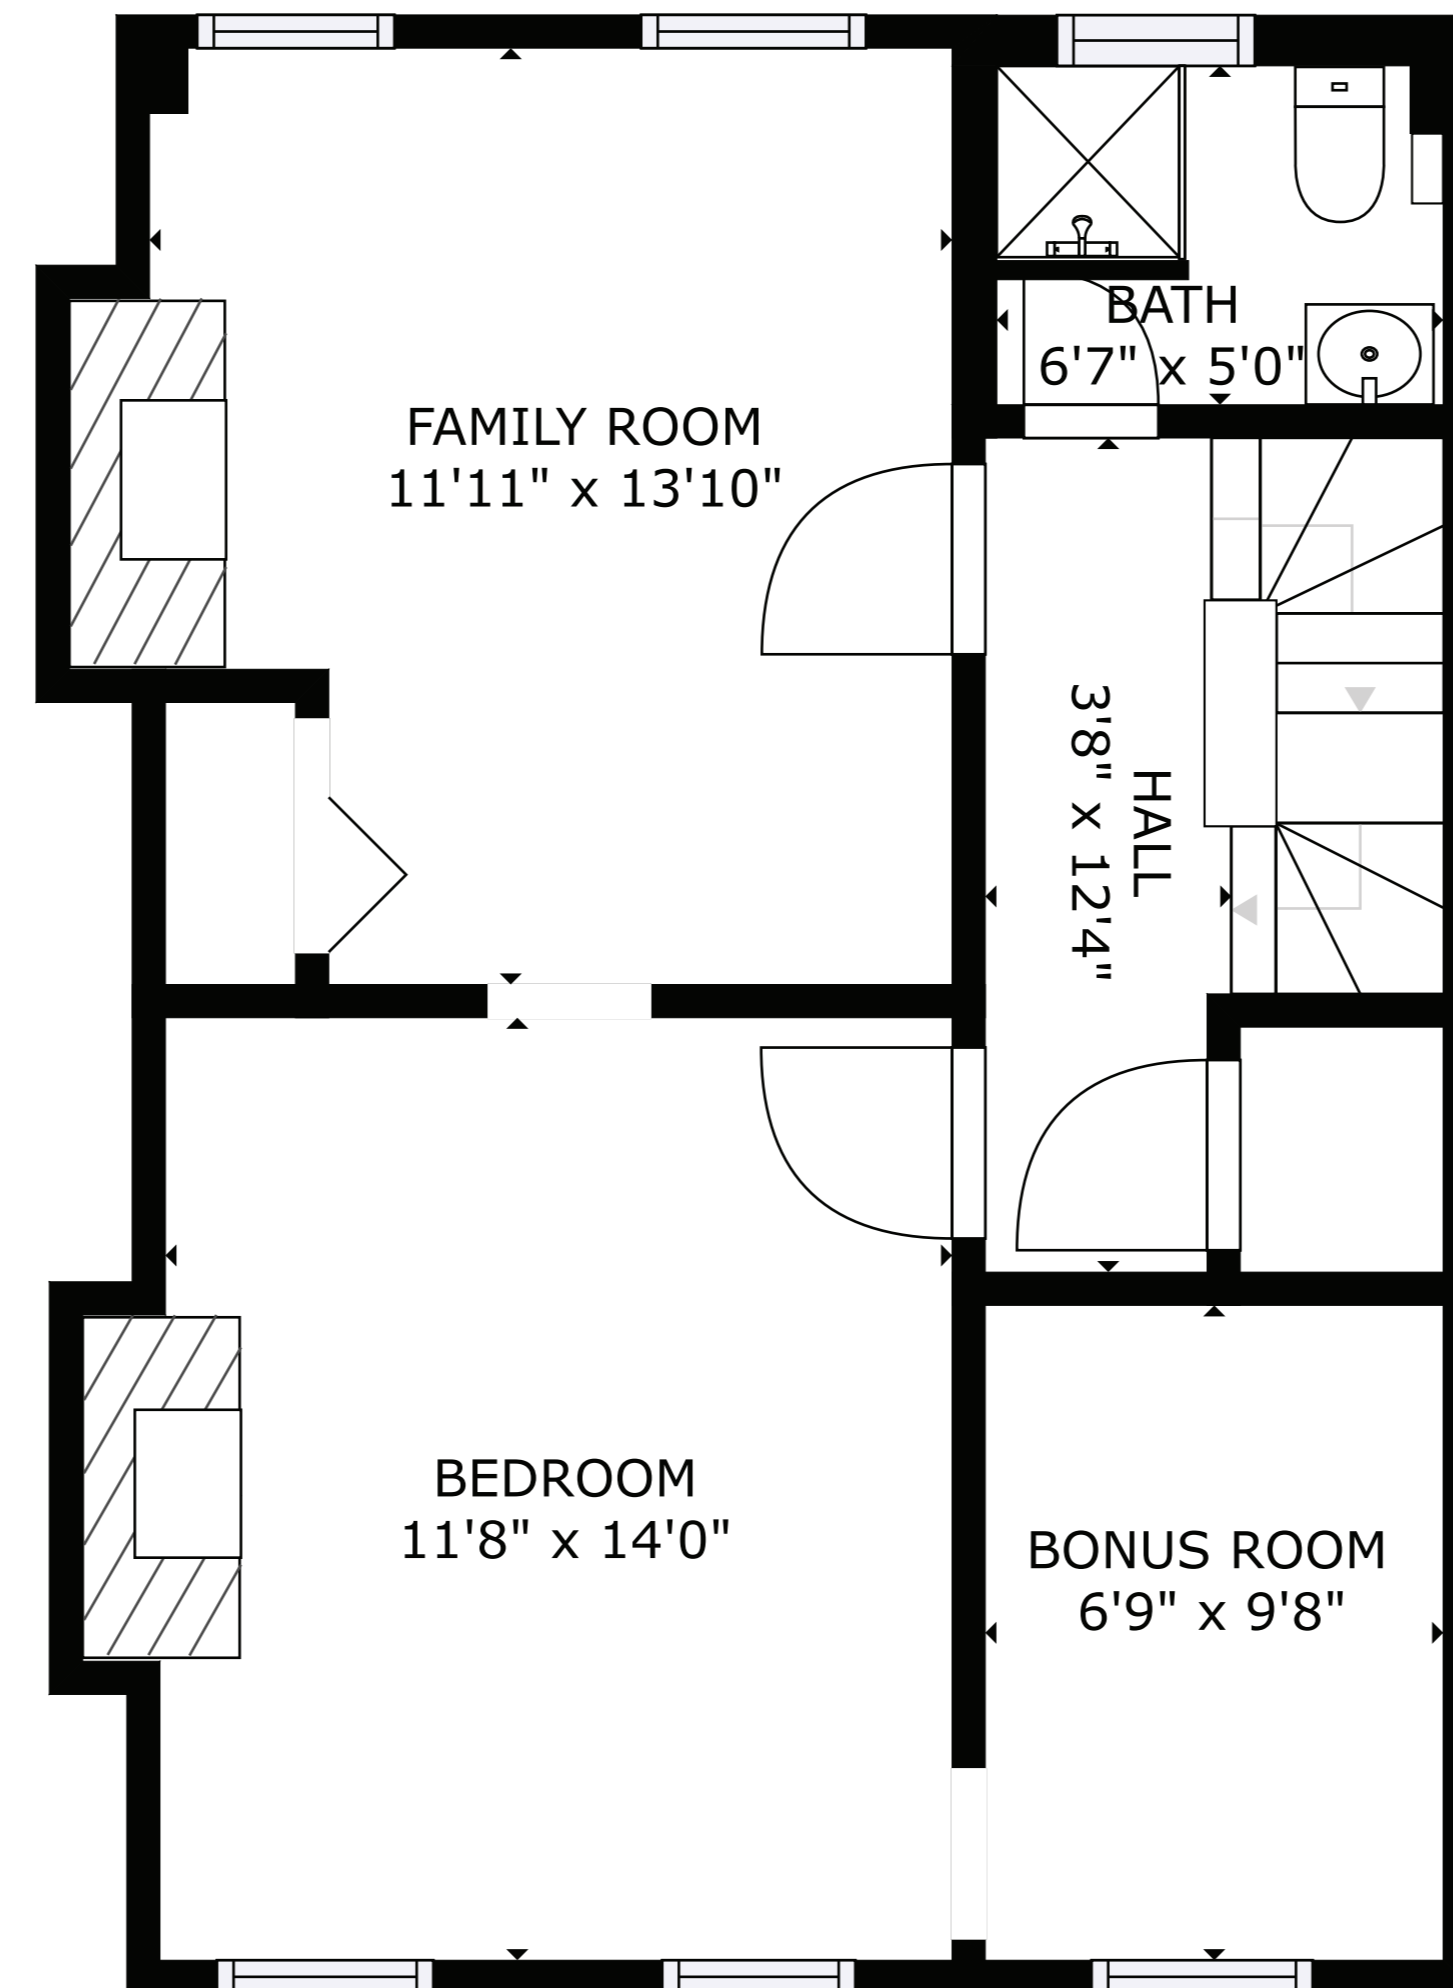

FLOOR 2

FLOOR 3

FLOOR 1

FLOOR 4

FLOOR 5

GROSS INTERNAL AREA
 FLOOR 1: 510 sq ft, FLOOR 2: 515 sq ft
 FLOOR 3: 550 sq ft, FLOOR 4: 539 sq ft
 FLOOR 5: 263 sq ft, EXCLUDED AREAS:
 REDUCED HEADROOM BELOW 1.5M: 94 sq ft
 TOTAL: 2377 sq ft

SIZES AND DIMENSIONS ARE APPROXIMATE, ACTUAL MAY VARY.