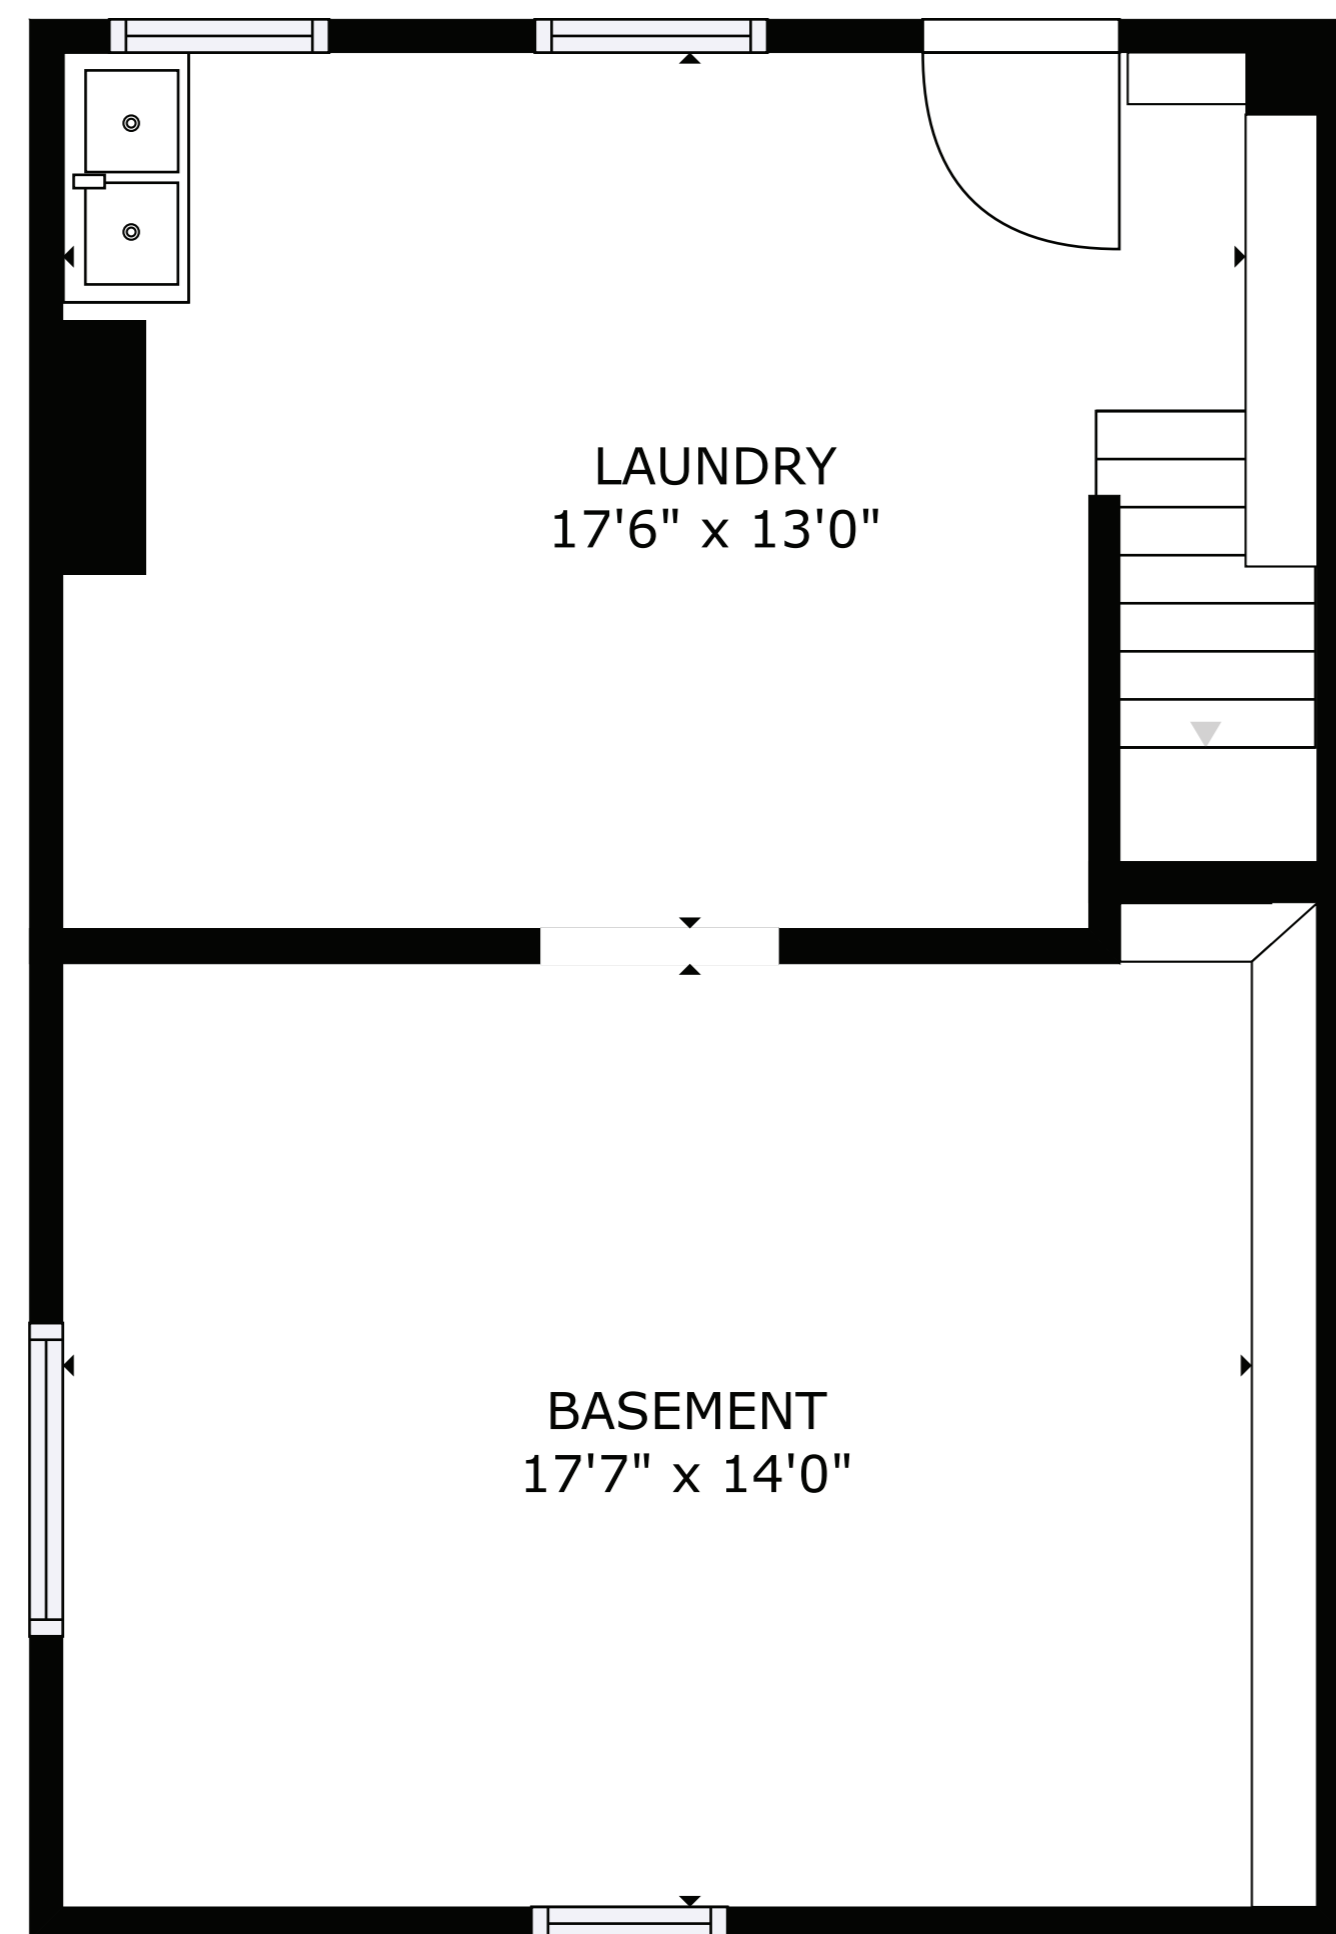

FLOOR 2

FLOOR 3

FLOOR 1

FLOOR 4

FLOOR 5

GROSS INTERNAL AREA
 FLOOR 1: 510 sq ft, FLOOR 2: 515 sq ft
 FLOOR 3: 550 sq ft, FLOOR 4: 539 sq ft
 FLOOR 5: 263 sq ft, EXCLUDED AREAS:
 REDUCED HEADROOM BELOW 1.5M: 94 sq ft
 TOTAL: 2377 sq ft

SIZES AND DIMENSIONS ARE APPROXIMATE, ACTUAL MAY VARY.