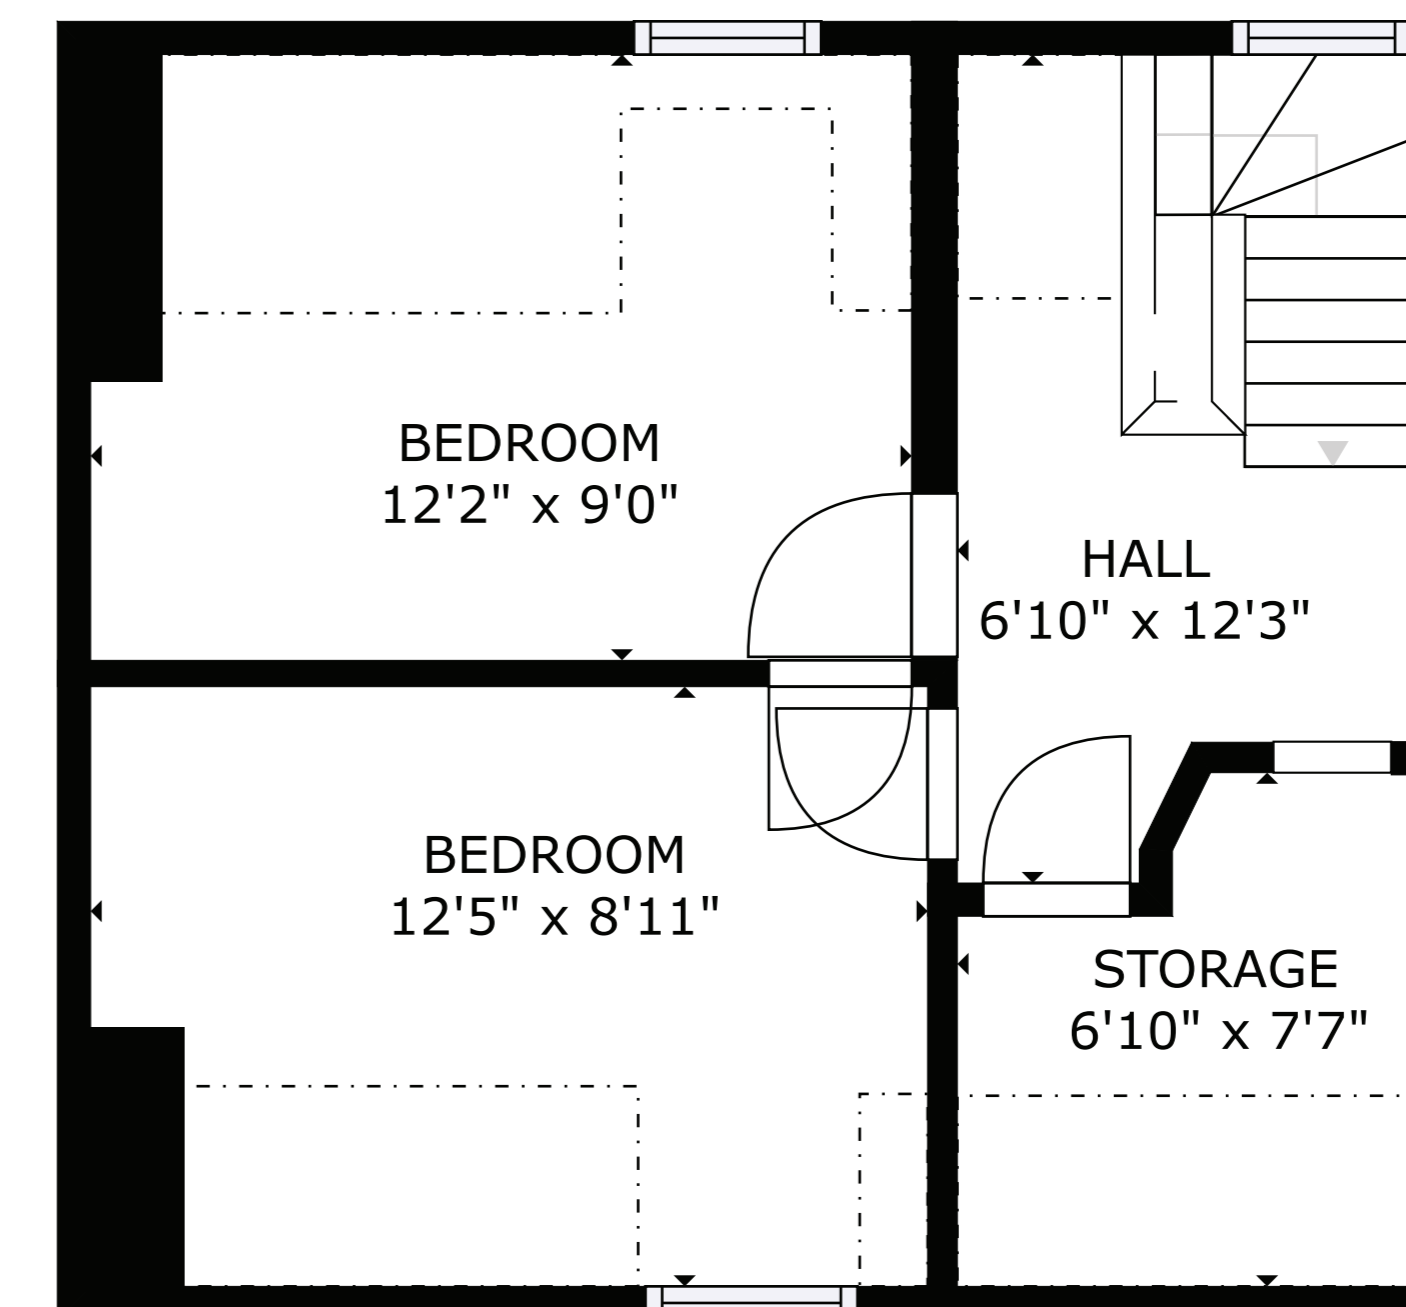

FLOOR 2

FLOOR 3

FLOOR 1

FLOOR 4

FLOOR 5

GROSS INTERNAL AREA
 FLOOR 1: 510 sq ft, FLOOR 2: 515 sq ft
 FLOOR 3: 550 sq ft, FLOOR 4: 539 sq ft
 FLOOR 5: 263 sq ft, EXCLUDED AREAS:
 REDUCED HEADROOM BELOW 1.5M: 94 sq ft
 TOTAL: 2377 sq ft

SIZES AND DIMENSIONS ARE APPROXIMATE, ACTUAL MAY VARY.