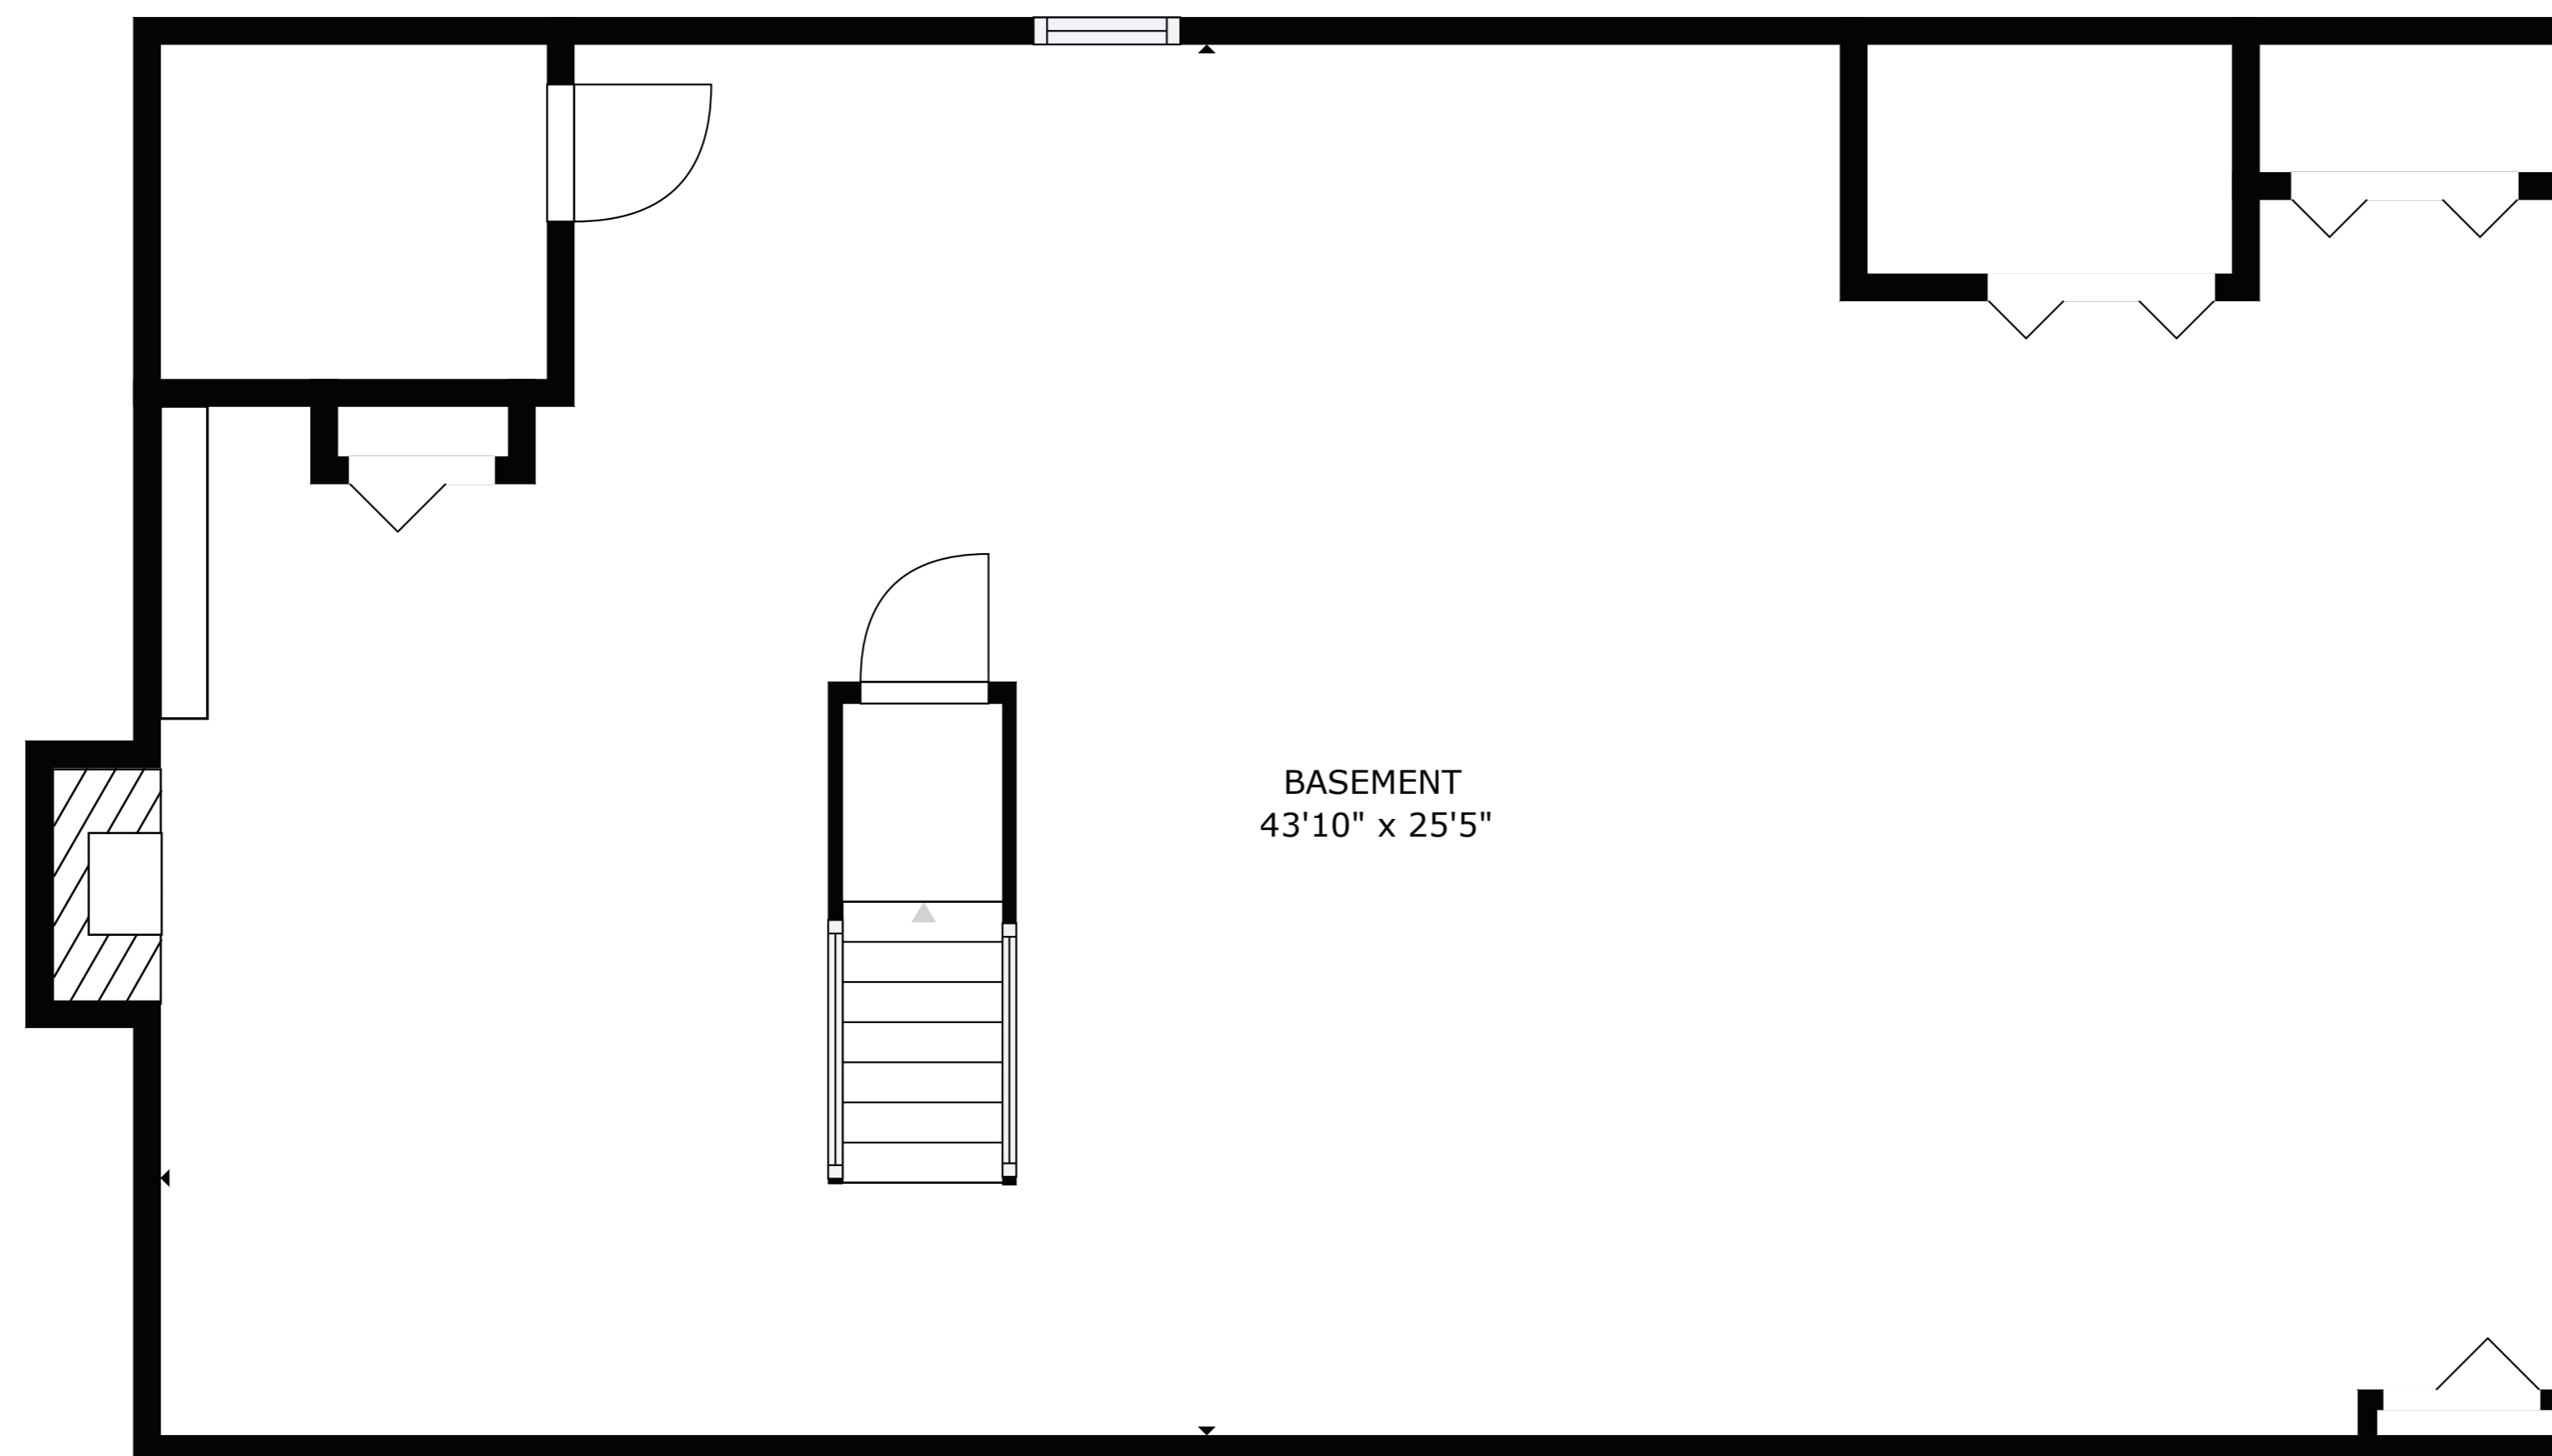

FLOOR 2

FLOOR 3

FLOOR 1

GROSS INTERNAL AREA
 FLOOR 1: 1122 sq. ft, FLOOR 2: 1372 sq. ft
 FLOOR 3: 691 sq. ft, EXCLUDED AREAS:
 GARAGE: 217 sq. ft
 TOTAL: 3185 sq. ft

SIZES AND DIMENSIONS ARE APPROXIMATE, ACTUAL MAY VARY.