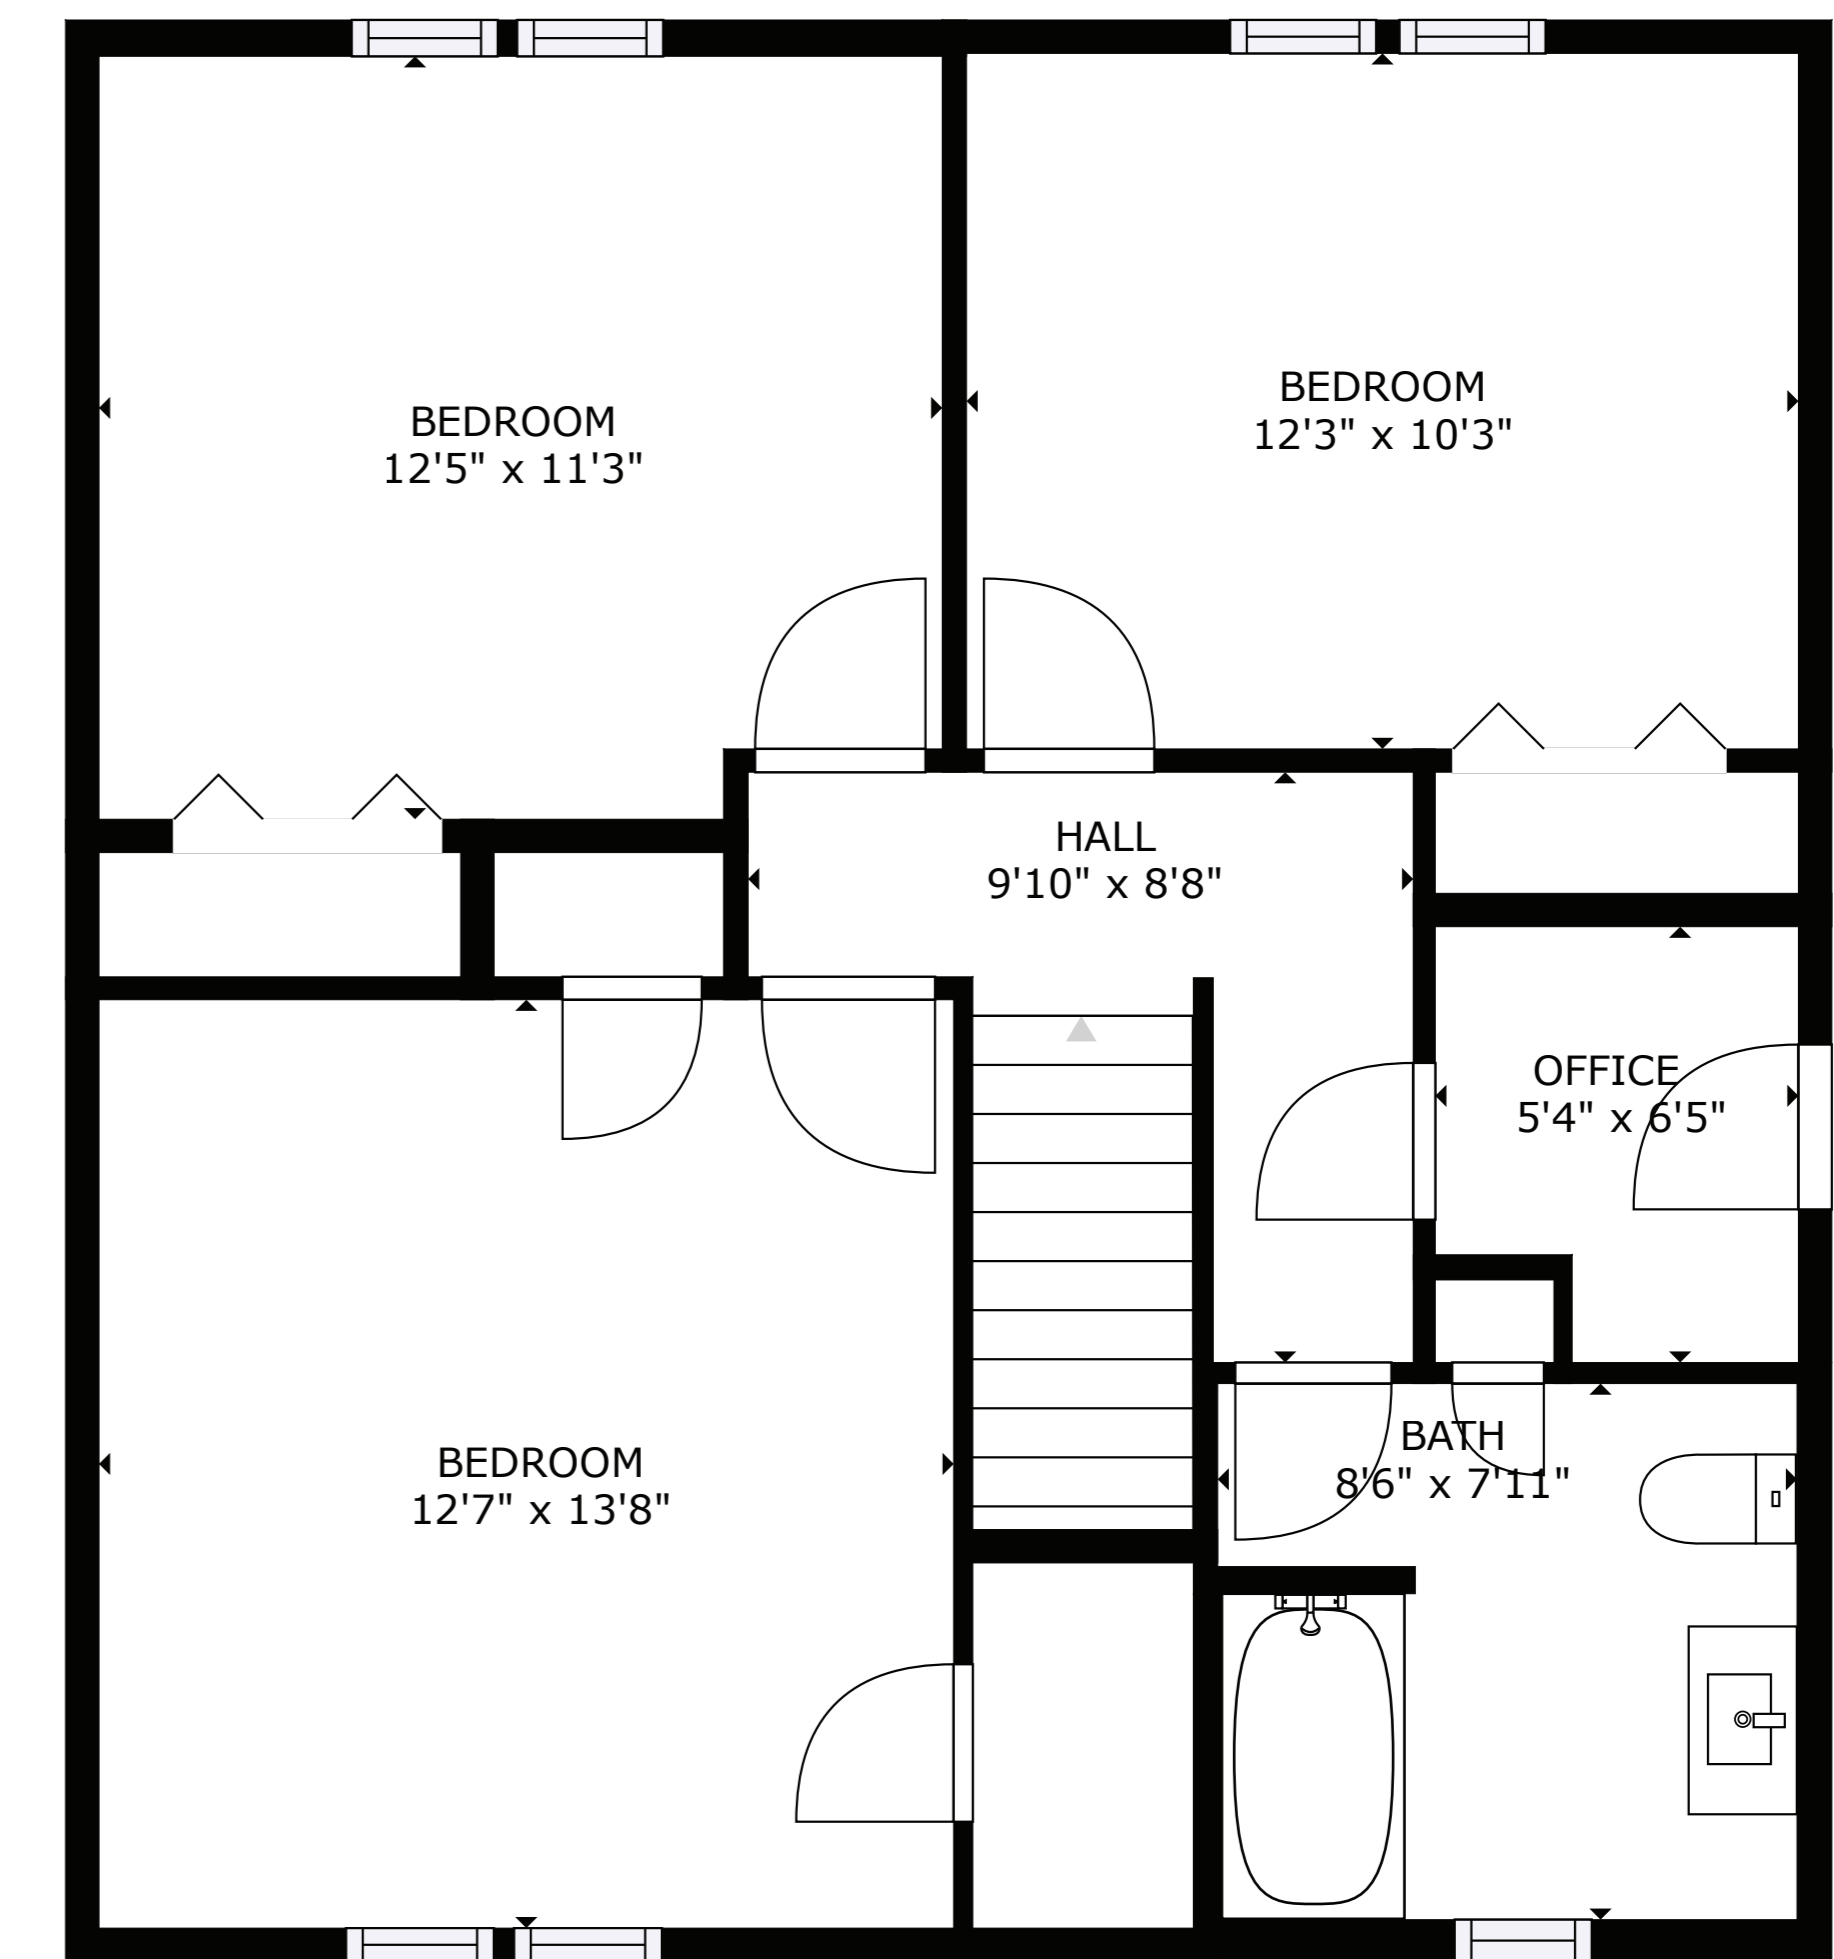

FLOOR 2

FLOOR 3

FLOOR 1

GROSS INTERNAL AREA
 FLOOR 1: 1122 sq. ft, FLOOR 2: 1372 sq. ft
 FLOOR 3: 691 sq. ft, EXCLUDED AREAS:
 GARAGE: 217 sq. ft
 TOTAL: 3185 sq. ft

SIZES AND DIMENSIONS ARE APPROXIMATE, ACTUAL MAY VARY.