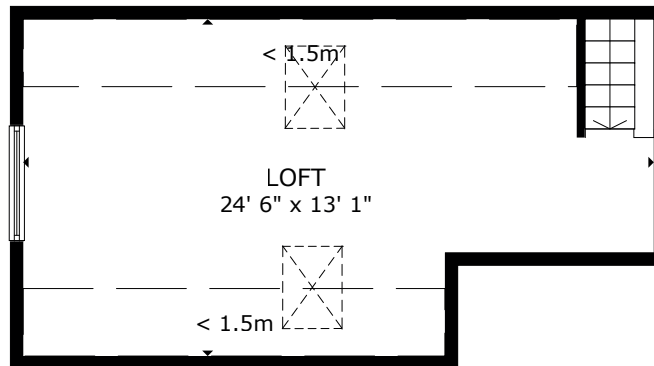

13 Shell Lane - Wareham, MA

MAIN LEVEL

UPPER LEVEL

GROSS INTERNAL AREA
FLOOR 1 1,060 sq.ft. FLOOR 2 189 sq.ft.
TOTAL : 1,249 sq.ft.

Glasshouse Media
www.glasshousemedia.com
877.741.5637

Michael Amaru & Cindy Amaru
Keller Williams Realty
617-877-9110
774-313-0984
mamaru84@gmail.com
camaru124@gmail.com