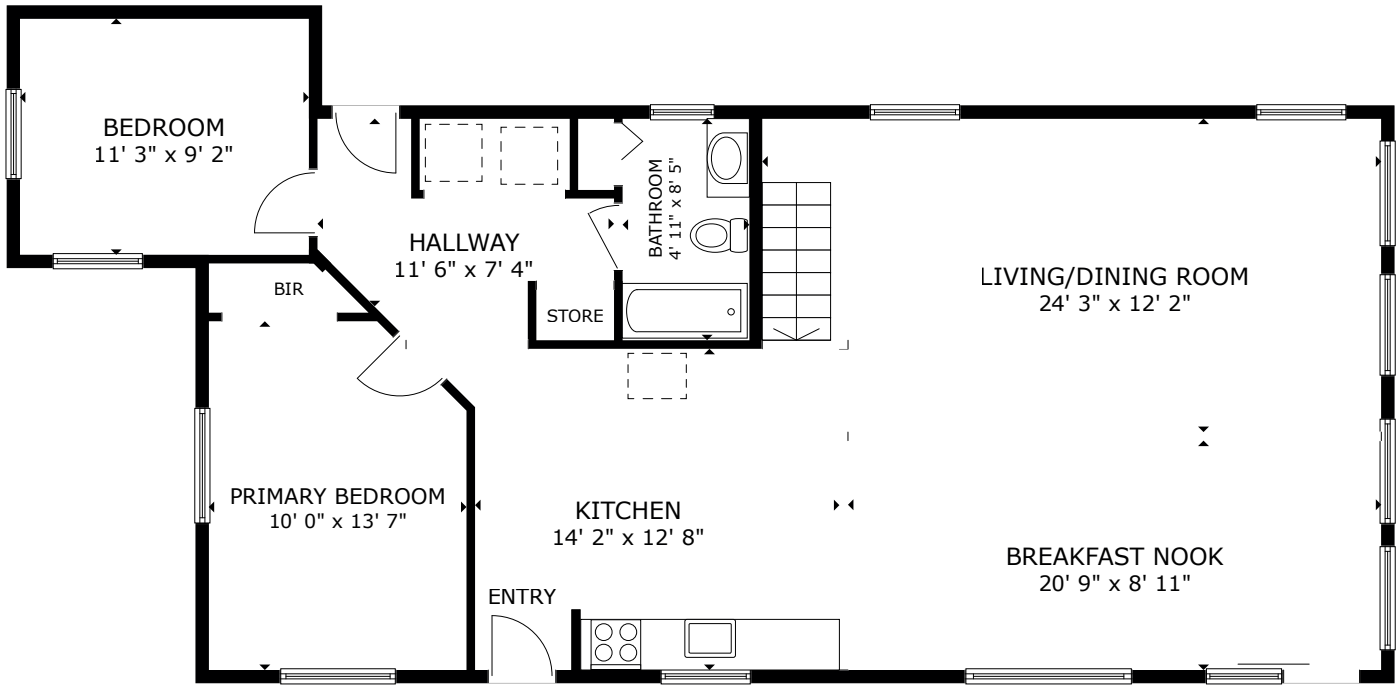

13 Shell Lane - Wareham, MA

MAIN LEVEL

UPPER LEVEL

GROSS INTERNAL AREA
FLOOR 1 1,060 sq.ft. FLOOR 2 189 sq.ft.
TOTAL : 1,249 sq.ft.

Glasshouse Media
www.glasshousemedia.com
877.741.5637

Michael Amaru & Cindy Amaru
Keller Williams Realty
617-877-9110
774-313-0984
mamaru84@gmail.com
camaru124@gmail.com