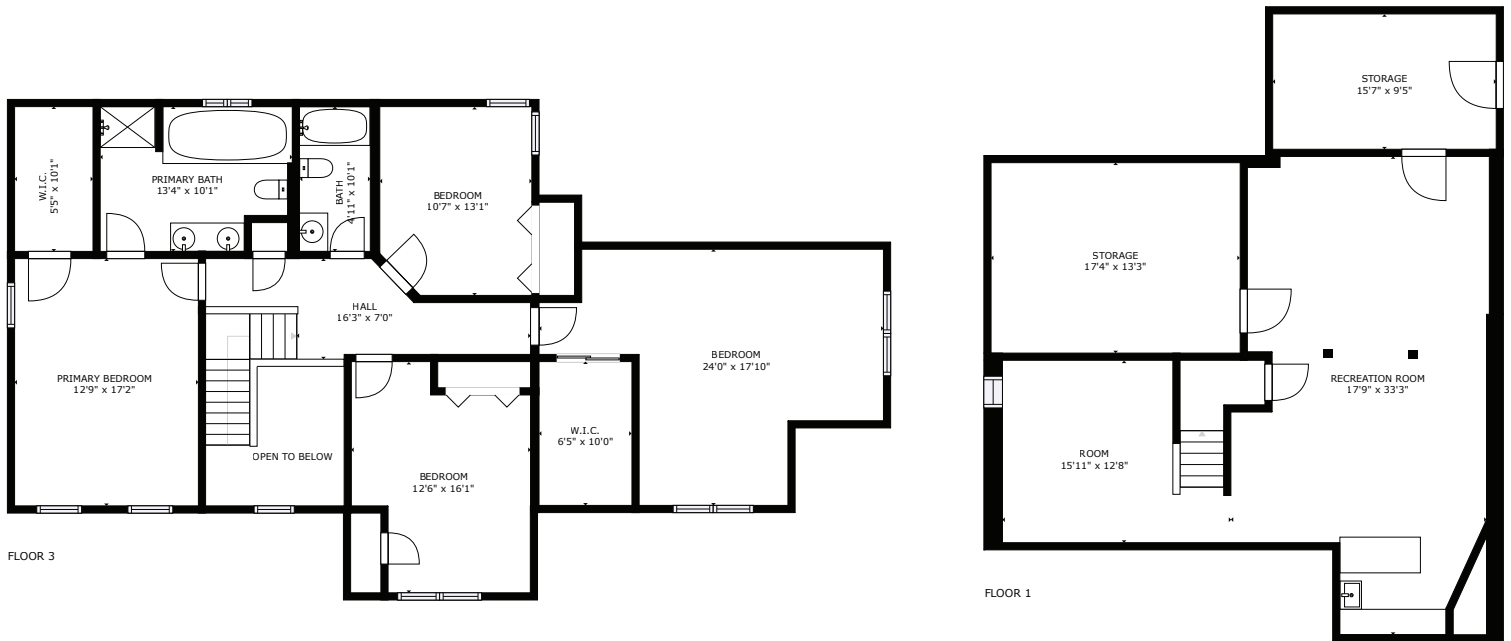

# 11 Crystal Drive - Franklin, MA

GROSS INTERNAL AREA  
 FLOOR 1: 1129 sq. ft, FLOOR 2: 1247 sq. ft  
 FLOOR 3: 1408 sq. ft, EXCLUDED AREAS:  
 GARAGE: 588 sq. ft  
 TOTAL: 3784 sq. ft

SIZES AND DIMENSIONS ARE APPROXIMATE, ACTUAL MAY VARY.

This floor plan is an approximation, and is intended for marketing purposes only. This information has been provided with the sellers permission. © 2023 Glasshouse Media Inc.