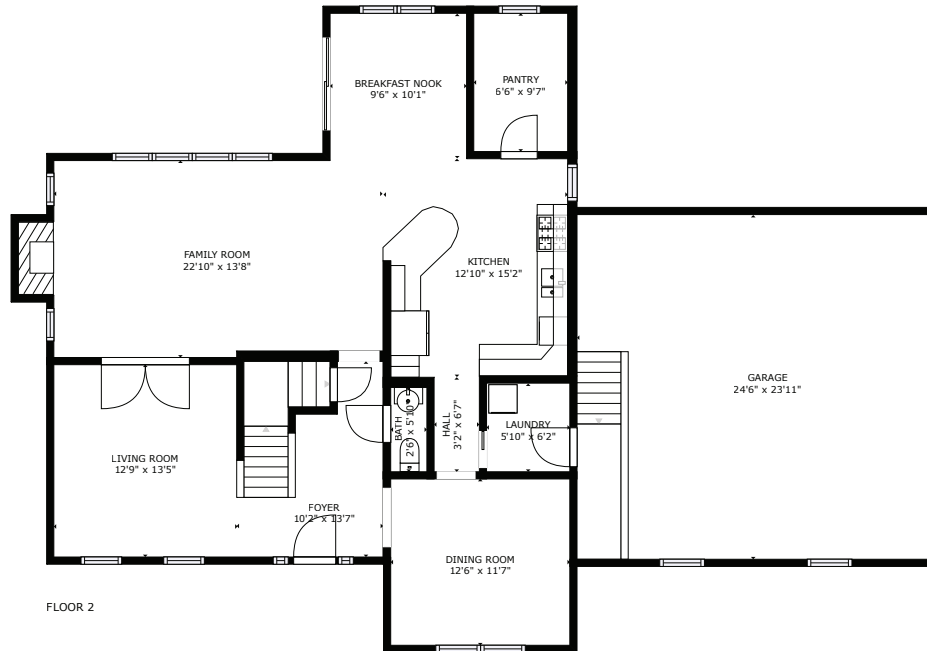

# 11 Crystal Drive - Franklin, MA

GROSS INTERNAL AREA  
 FLOOR 1: 1129 sq. ft, FLOOR 2: 1247 sq. ft  
 FLOOR 3: 1408 sq. ft, EXCLUDED AREAS:  
 GARAGE: 588 sq. ft  
 TOTAL: 3784 sq. ft

SIZES AND DIMENSIONS ARE APPROXIMATE, ACTUAL MAY VARY.

This floor plan is an approximation, and is intended for marketing purposes only. This information has been provided with the sellers permission. © 2023 Glasshouse Media Inc.