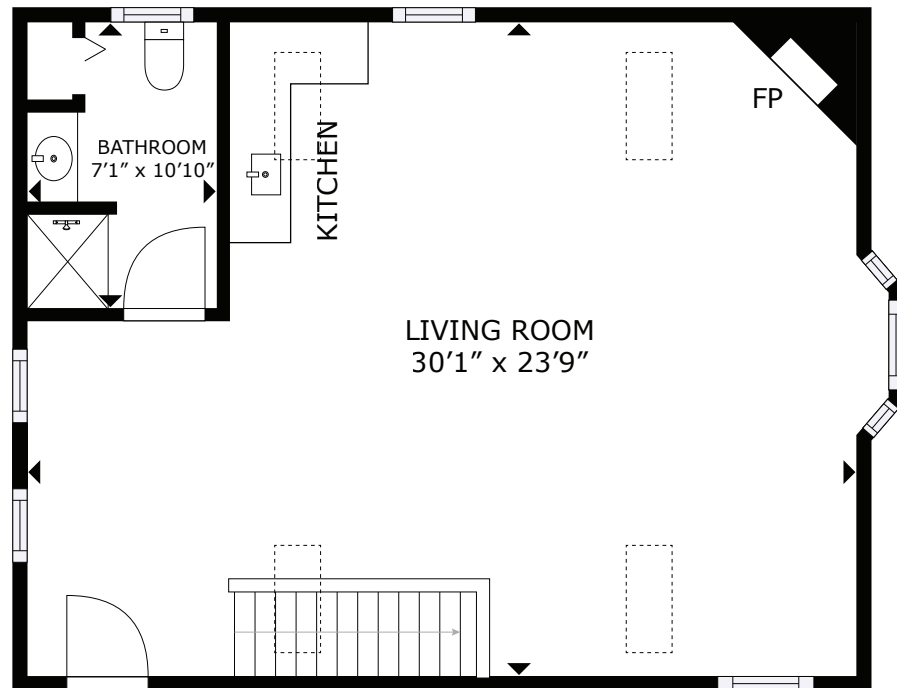

11 Crystal Drive - Franklin, MA

1ST FLOOR

2ND FLOOR

GROSS INTERNAL AREA
1ST FLOOR: 90 sq. ft, 2ND FLOOR: 711 sq. ft
EXCLUDED AREA: GARAGE: 607 sq. ft
TOTAL: 801 sq. ft
SIZES AND DIMENSIONS ARE APPROXIMATE, ACTUAL MAY VARY.