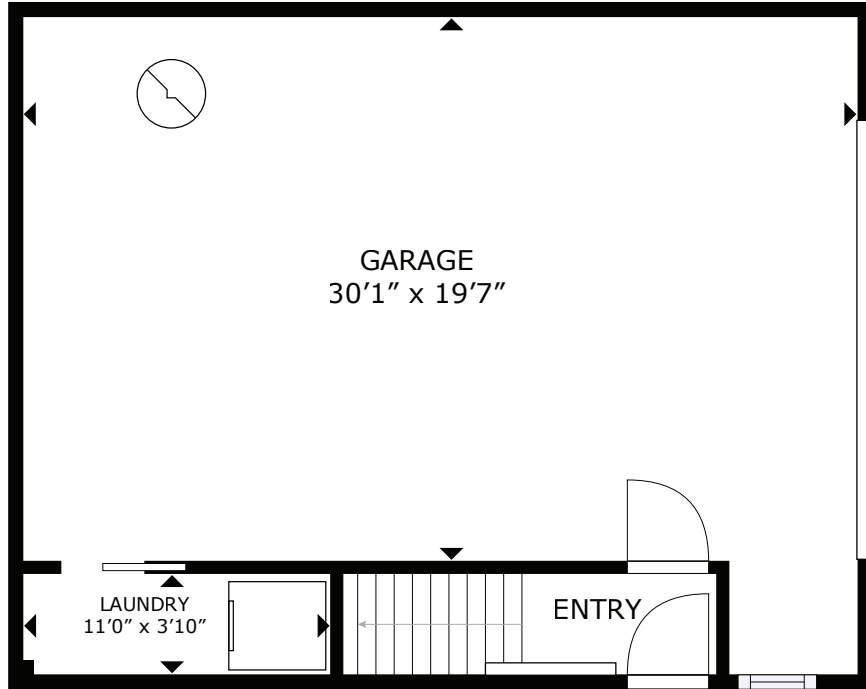

11 Crystal Drive - Franklin, MA

1ST FLOOR

2ND FLOOR

GROSS INTERNAL AREA
1ST FLOOR: 90 sq. ft, 2ND FLOOR: 711 sq. ft
EXCLUDED AREA: GARAGE: 607 sq. ft
TOTAL: 801 sq. ft
SIZES AND DIMENSIONS ARE APPROXIMATE, ACTUAL MAY VARY.